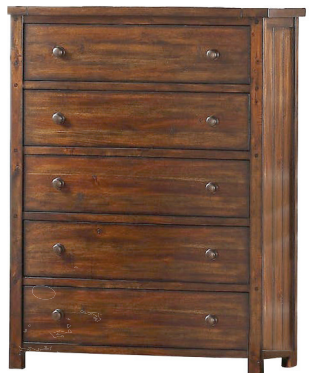

Swivel Rockers

3 Pc. Living Room Table Group

Cocktail plus 2 ends

49" Entertainment Center

YOUR CHOICE
\$499

Five Drawer Chest

Beautyrest Queen Size Mattress

Power Recliner

YOUR CHOICE
\$699

Rustic Oak Finished Entertainment Center

La-Z-Boy Recliner

Leathermate

5 Pc. Mango Dining Room

- Free Delivery
- In-Store Credit
- 70 Store Buying Power
- Decorating Assistance

furniture

HOURS: Mon. - Fri.
9:30 am-6:30 pm
Sat. 9:30 am-5:30 pm
Sun. 12 noon-4 pm