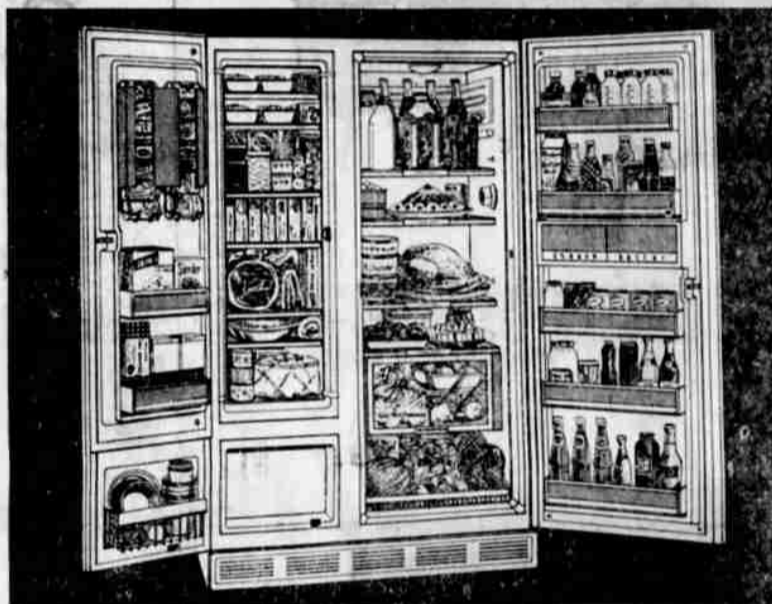

Automatic Defrosting in fresh food compartment • "Cold-Mist Freshener" gives glass enclosed high humidity storage at convenience level • "Reach-Easy" aluminum slide-out shelves • "Package Pantry" for pre-packaged fruit and produce • 207 lb. separate freezer • Your choice of 3 exterior colors or white.