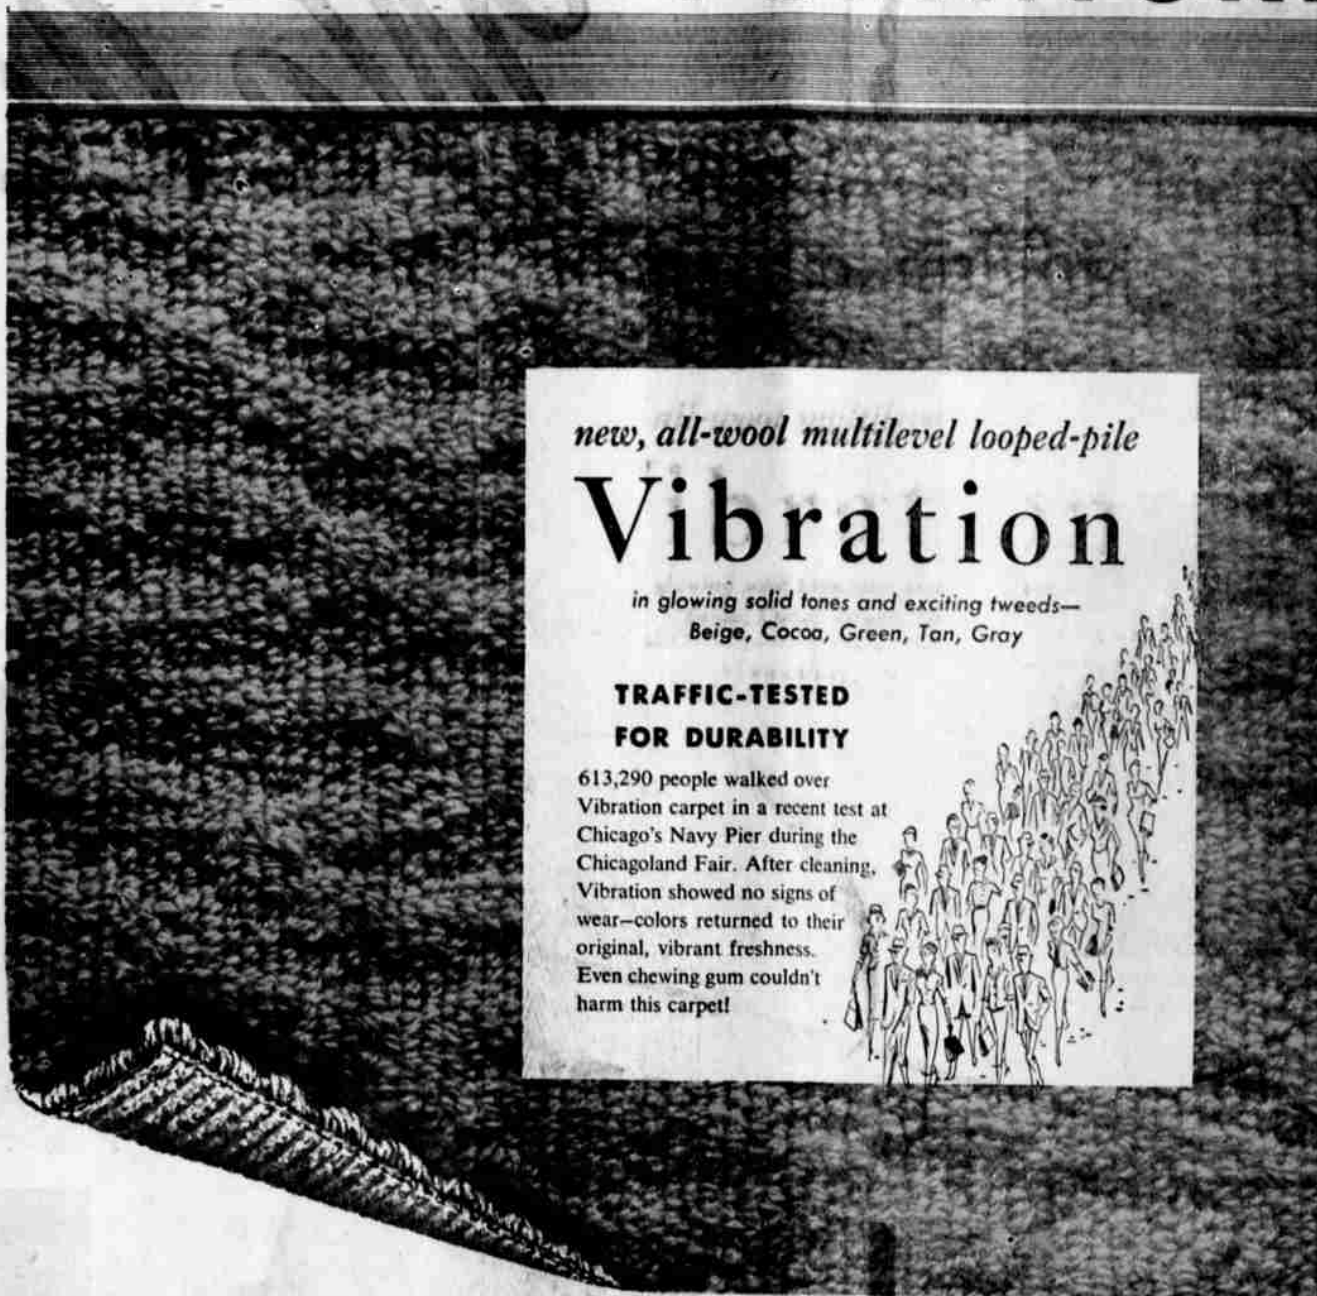

GULISTAN SALUTES GLOBE FURNITURE

on the
GRAND OPENING
of its
NEW STORE

Friday and Saturday, August 21 and 22

Gulistan . . . makers of luxurious all-wool carpet . . . proud of its long association with Globe Furniture in the mutual effort of providing better carpets for the homes of the Grande Ronde Valley and Northern Oregon. It seems only fitting that Gulistan carpets should be accorded the finest of temporary homes in the new, modern Globe establishment while awaiting transfer to permanent homes in the region . . . for Gulistan carpets are fashioned of the finest carpet wools and bindings, assuring you of long wear and lasting beauty. Gulistan carpets have the spring that only all-wool carpets can give you!

By special arrangements
with the manufacturer
Globe offers these

Grand Opening Specials . . .

new, all-wool multilevel looped-pile
Vibration

in glowing solid tones and exciting tweeds—
Beige, Cocoa, Green, Tan, Gray

**TRAFFIC-TESTED
FOR DURABILITY**

613,290 people walked over Vibration carpet in a recent test at Chicago's Navy Pier during the Chicagoland Fair. After cleaning, Vibration showed no signs of wear—colors returned to their original, vibrant freshness. Even chewing gum couldn't harm this carpet!