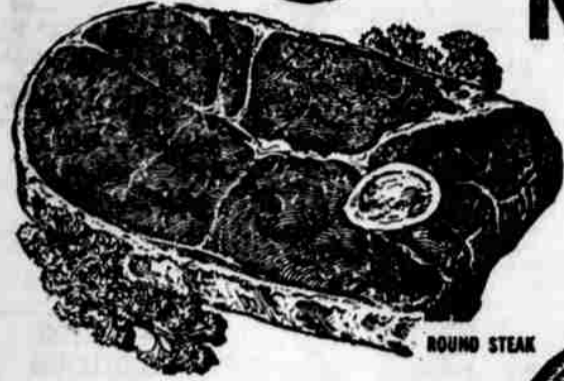

SAFEWAY

brings you sensational prices on finest beef
to help you feed your family **BETTER** for **LESS!**

"USDA CHOICE" properly aged beef

ROUND STEAK or RUMP ROAST

ROUND STEAK

RUMP ROAST

Tender, flavorful Round Steak or Swiss Steak . . . full bone-in cuts. Your family will go for this dinner treat. Careful trimming before weighing saves you money at Safeway.

M-m-m delicious flavor and truly grand eating meat the entire family will enjoy. Scientific aging and careful trimming gives you more good eating meat for **LESS** at Safeway. Bone in cuts.

Both at this same wonderful price.