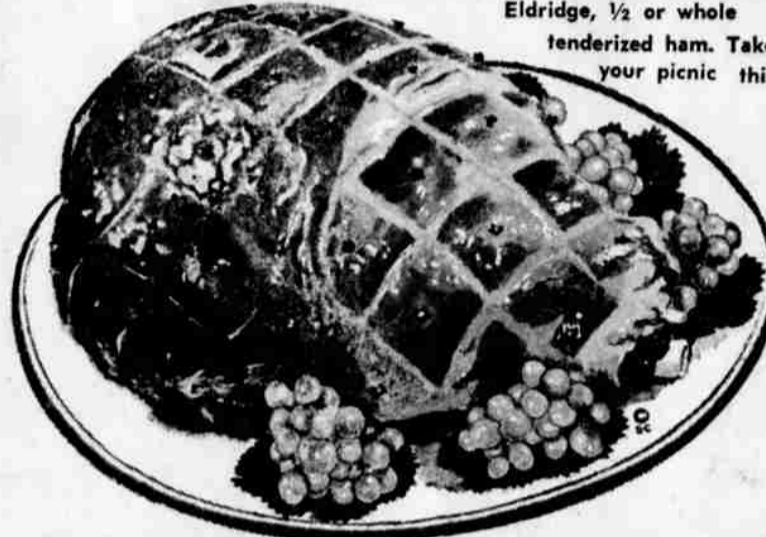

PEANUT BUTTER Planters delicious **49c**
eating 18 oz.

FRUIT COCKTAIL

Libby's finest
packed

4 303 **\$1.00**
cans

LEMON MERINGUE PIES

EACH...

Fresh from our own Dutch
Girl Bakeries, Tarty Lemon
Pies baked to satisfy.

39c

POTATO ROLLS Fresh from **1 dozen 29c**
our ovens...

HAM

Eldridge, 1/2 or whole
tenderized ham. Take one on
your picnic this weekend.

49c
lb.

Canned Ham Hormel's juicy, delicious ham 1 1/2 Lb. Can \$1.79	Hen Turkeys A Grade deliciously tender turkeys A SPECIAL BUY AT 49c LB.	Swift's Cheese Swift's Brookfield cheese a good snack 5 LB. LOAF \$2.39	ASSORTED Lunch Meats Just right for your noon time hot weather snack 59c lb.
---	---	---	--