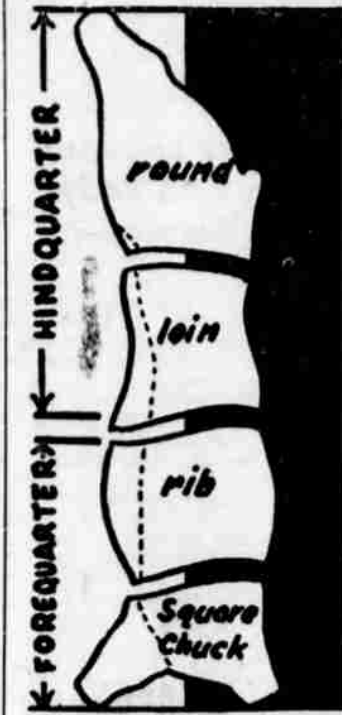

features... Smoked, Short-shanked

FANCY HAMS

45^c lb.

You'll enjoy the grand eating of these hams cut from finest grain fed porkers. Choices of Agar ready-to-eat and Rath or Del Monte tenderized 12 to 16 pound ham. Whole or shank half.

Full Butt lb. **49^c**
Half Ham

- Beef Rump Roast** "US CHOICE" beef, flavorful bone-in cuts lb. **79^c**
- Ground Beef** Pure beef with enough fat added for fine flavor. 3 lb. \$ **1.15** lb. **39^c**
- Del Monte Bacon** "Sweetheart" fancy lean sliced. Grand flavor lb. **49^c**
- Boneless Pork Butts** Armour's Star smoked, Cry-a-vac pack, 1 1/2 to 3 lbs. lb. **69^c**
- Fresh Rex Sole** Rich flavored, white fish. Wonderful eating. Economical, too lb. **45^c**

- Round Steak** or Swiss Steak "US CHOICE" beef, whole or half bone-in cuts **79^c lb**
- Pork Leg Roast** Fresh short-shank legs 10 to 12 lbs. whole lb. **49^c** Shank or Butt Half **45^c lb**

Freezer Beef Sale At Safeway

Fill your freezer NOW with "USDA CHOICE" scientifically aged beef and SAVE! Pick the cuts that suit you best. Safeway meat experts will cut and package your beef ready for the freezer FREE of charge.

- Hindquarters** lb **69^c**
Round, club, T-Bone, sirloin, & tenderloin steak; rump roast, and ground beef.
- Forequarters** lb. **45^c**
Pot roast, rib roast, Spencer or rib steak, short ribs, stew and ground beef.
- Full Beef Sides** lb. **55^c**
Hindquarter and forequarter; all cuts of steak, roast, stew, and ground beef.
- Beef Rounds** lb **65^c**
Round steak, swiss steak, sirloin tip, and rump roast.
- Sq. Cut Chucks** lb. **45^c**
Blade, round bone and cross-rib pot roasts; stew meat and ground beef.
- Trimmed Loins** lb. **98^c**
T-Bone, club, porterhouse, top sirloin, and tenderloin steak.