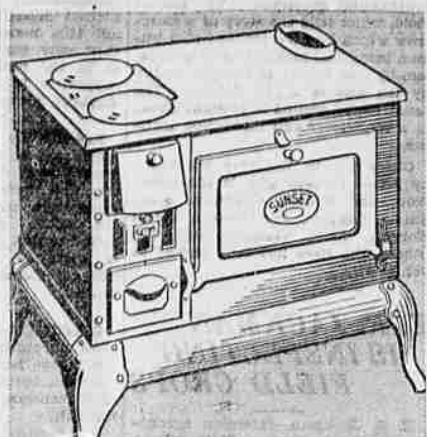

HONEY
New Crop Fancy
5-lb. pail 33c

Jane Goode SALAD DRESSING
A full quart **25c**

- JAR RINGS, 4 pkgs. 12c
- TEXWAX, 1 lb. 17c
- 2 for
- KERR Regular Lids, Doz. 13c
- ECONOMY CAPS, Doz. 25c
- IGA Vanilla, 2-oz. 17c
- "G" BLEND Coffee, Lb. 25c

EGGS 19c
Fresh Extras, Doz.

Alber's Flapjack 22c
Take a large package on that fishing trip!

Lawn Swing
\$14.88
Full Size
Same construction features as many swings selling for twice Wards low price! Adjustable padded back. Stripe covering.

Cook Stove
\$12.88
Low priced, but it's a real stove and a wonderful baker! Sturdy cast-iron legs, steel base strips. Easy to fuel. Quick-heating. Built for hard use. Save!

3-Pc. Bedroom Suite
This low price seldom buys such quality! A big suite in walnut veneers with wood carvings. Only **\$36.88**