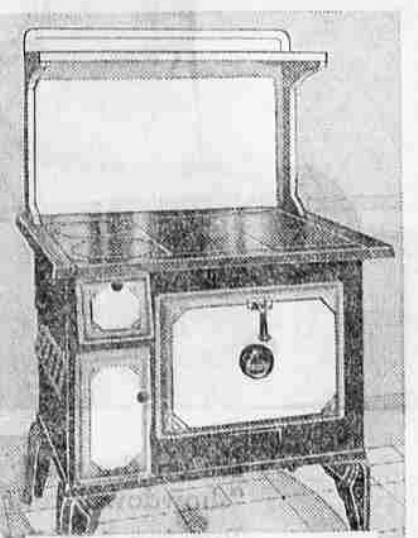

Cook Stove
\$12.88
Low priced, but it's a real stove and a wonderful baker! Sturdy cast-iron legs, steel base strips. Easy to fuel. Quick-heating. Built for hard use. Save!

3-Pc. Bedroom Suite
This low price seldom buys such quality! A big suite in walnut veneers with wood carvings. Only **\$36.88**

2-Pc. Tapestry Suite
Homespun tapestry! Can you believe it—at Wards low price? Big davenport and roomy chair for. . . . **\$38.88**

3-Pc. Bedroom Suite
Walnut veneers at the price of ordinary wood. Bed, chest, and choice of vanity or dresser! **\$39.88**

Breakfast Set
\$10.88
5 Pieces
You'll be as proud of this set as we are of its low price! Drop-leaf table and four chairs in enamel or natural finishes.

Priscillas
49c
Cushion dots—yes! What's more the dots are gay in color, sunfast and tubfast. Full, soft ruffles. Specially priced.

Innerspring Mattress
Deep sinking, soft, comfortable! Packed with best quality inner coils. Damask covering. Save at Wards amazingly low price! **\$10.88**

A New Range!
\$33.88
Big 18" oven, big griddle top of satin-smooth polished cast iron. Body of cast iron and steel. Ivory enameled panels and top.