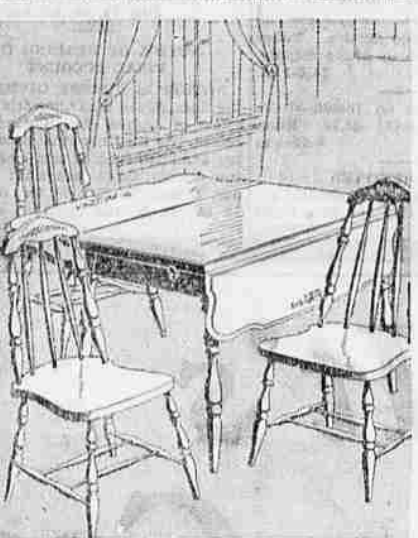

Cook Stove
\$12.88
Low priced, but it's a real stove and a wonderful baker! Sturdy cast-iron legs, steel base strips. Easy to fuel. Quick-heating. Built for hard use. Save!

3-Pc. Bedroom Suite
This low price seldom buys such quality! A big suite in walnut veneers with wood carvings. Only **\$36.88**

2-Pc. Tapestry Suite
Homespun tapestry! Can you believe it—at Wards low price? Big davenport and roomy chair for. . . . **\$38.88**

3-Pc. Bedroom Suite
Walnut veneers at the price of ordinary wood. Bed, chest, and choice of vanity or dresser! **\$39.88**