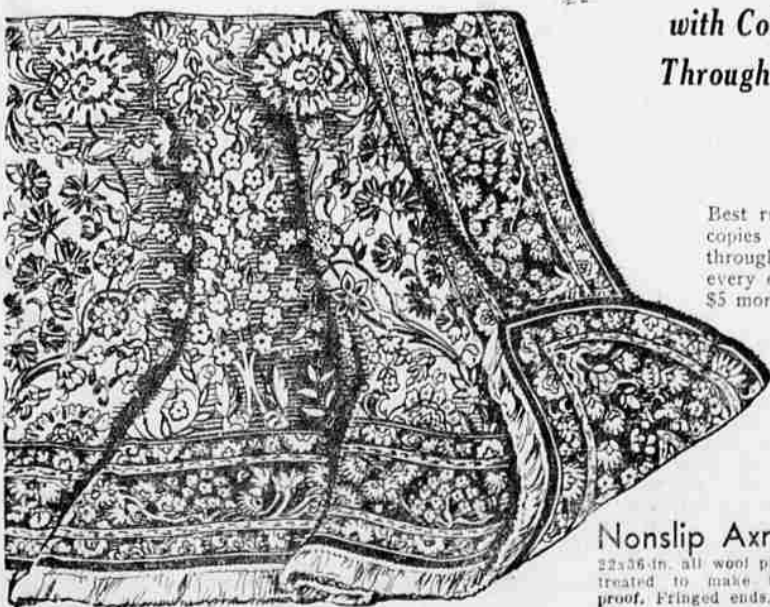

Reproduction of ORIENTAL RUGS

with Colors Woven Through to the Back

$31.95

Best rug value we know of, at this special 3-day price! They're copies of costly Persian originals, with the colors woven right through to the backs, as in the Orientals. All perfect, seamless, and every one finished with fringe. On easy payments, only $3 down, $5 month, plus carrying charge.

9x12 Foot All Hair Rug Cushion **$3.98**

Super Service Wardoleum Rugs

Cool, attractive Wardoleum rugs are fine for summer—waterproof, stainproof, and easy to clean. They may be had in many floral or tile designs. **$7.45**

9x12 Foot Size

Nonslip Axminster Rugs
22x36-in. all wool pile. Back is treated to make them skid-proof. Fringed ends. **$1.49**

Wardoleum Yard Goods
6 or 9-foot widths in a whole range of colorful designs and patterns. Square Yard **57c**

Auto Radio

6 Tubes—Compactly Constructed

$34.95

Research—3 years of it! Here at last is an Auto Radio we believe cannot be excelled. 6 inch speaker. Automatic volume control, tone control, 6 new type tubes. Aeroplane type illuminated full vision dial with dimmer. Completely installed for only $35.95 exclusive of aerial. Licensed by R. C. A. and Hazeltine.

5 Tube AC—DC
Mantel Set
$16.95

Full vision dial with volume control. Tuning range includes first police band.

No. 14 Rubber Covered Wire

500 Ft. Coil at
25-Ft. Coil 22c
100-Ft. Coil 79c

$3.79

SafeCote
Flame Retarding and Moisture Resisting!
Listed by Underwriters, Tested soft copper wire means easy soldering. Get your wire at Ward—and save.

Trouble Lamp, $1.25

Has rubber shockproof handle; wire guard with rust-proof shade and swivel hook. Complete with 20 feet of heavy wire and plug.

Cube Tap, three outlets	10c	Loom Switch Box	10c
2-Way Socket, each	10c	Split Nail Knobs, ea.	3for5c
Duplex Receptacles, ea.	15c	Porcelain Tubes, ea.	1c
Plug Fuses, each	5c	Toggle Switch, priced	10c
Friction Tape, 4-oz. roll	10c	Switch Plate, bakelite	10c
Bell Wire, coil	20c	Door Bell, 2 1/2 in. size	25c
Coil Approx. 75 ft.		Utility Outlet, priced	10c
Rayon Lamp Cord, ft 1 1/2			

MONTGOMERY WARD