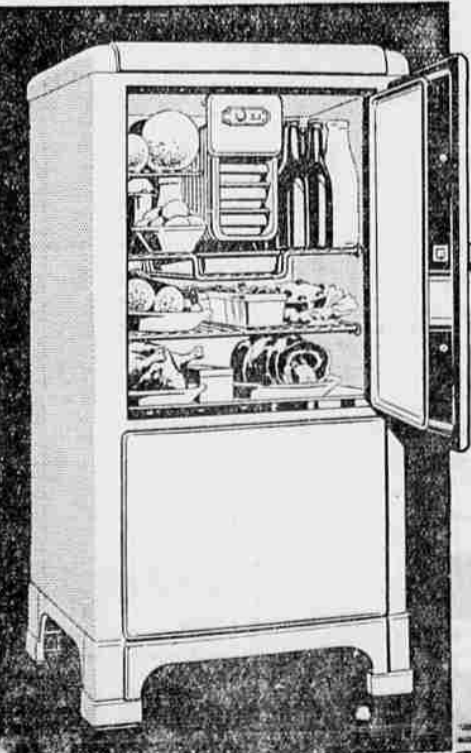

Ward's New First Quality **RIVERSIDES**

Precision. Built—Backed By The Strongest Guarantee Ever Written

At New Low Prices For First Quality!

Montgomery Ward TIRE GUARANTEE

The Riverside tires as described are guaranteed, without limit as to number of miles or number of months against any injury to the tires caused by:

- Blowouts
- Faulty Brakes
- Collision
- Rim Cuts
- Wheels Out of Alignment

... or any other road hazard (except punctures, fire, and theft) that may render the tire unfit for satisfactory service.

If, at any time, any Riverside tire should fail for any reason (with the exceptions noted above) Montgomery Ward will either repair the tire FREE of CHARGE or replace it with a new tire charging only for the actual amount of service received.

The NEW Riversides take their place with the finest first quality tires made in America! Precision-built and precision-tested to the highest standards. ALL the important quality features necessary to give outstanding wear, absolute safety, thorough satisfaction. Backed by the strongest guarantee ever written... a guarantee so strong that complete satisfaction is a certainty when you buy a Riverside!

$5.20

Size 29x4.40-21
Check These Low Prices!

New Riversides	4-Ply Plus 2 cord breakers	6-Ply Plus 2 cord breakers
4.40-21	$5.20	$ 7.20
4.50-21	5.70	7.20
4.75-19	6.10	7.45
5.00-19	6.50	8.20
5.25-18	7.00	9.05
5.50-17	7.20	9.40
6.00-18	7.90	10.90
6.50-19	8.20	12.05

Riverside Mate Truck Tires
Satisfactory Service Guaranteed.
30x5 (8 ply plus 2 cord breakers) **$15.05**
32x6 (10 ply plus 2 cord breakers) **27.20**
6.00x20 (6 ply plus 2 cord breakers) **12.75**

Garden Hose Sale

25 Feet **98c**
Special all-rubber hose 5-8 inch in diameter. Black. Nozzle Extra 20c

25 Ft. Single Braid Black Hose **$1.80**
Nozzle Extra 20c

50-Ft. Black Braided Hose **$3.75**
(Nozzle Extra, 20c)

Bathroom Outfit

Reduced for this event! Porcelain enamel tub and lavatory, with vitreous china closet; on easy payments, only $5 down, $6 month, plus carrying charge. **$53.95**

Hammer Handle

Selected hickory. Well shaped and smooth. 14 inches long. **10c**

UTILITY AXE, 1 1/2-lb. forged head, 17-in. hickory handle. It's a bargain at **$1**

HAMMER, 16-oz. forged steel head, hickory handle. Value at 85c	"RIVERSIDE" HAND SAW, 8-pt. 26 in. long $1.95	2-FT. RULE, 1-in. wide, 1/8-in. compact-type. 10c	BACK SAW—Nickel plated. 50c
SCREW DRIVER—Tempered steel shaft, 4-in. handle. In. size at 10c	STILLSON PATENT PIPE WRENCH, 14-in. size at 75c	COMBINATION PLIERS—8-inch priced at, only 25c	HANDY BENCH VISE, 1 1/2-inch jaws. Value. 59c

CLOSET SEAT

Well-made seat of hardwood, finished in mahogany. Complete with chrome-plated hinge. **$1.79**

Closet Outfit **$17.45**

Stain-proof vitreous china closet with mahogany finish seat; jet flush; bargain at—

Swing Spout Sink Faucet

3.35 Value **$2.98**

Lavatory **$13.45**

One-pc. cast iron, covered with porcelain enamel; chrome-plated fittings.