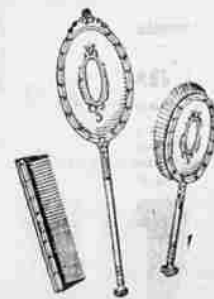

CLOSING OUT ALL GORHAM & TOWLE STERLING SILVERWARE AT 1/2 PRICE Broken Pattern

**HOLLOW WARE**

\$37.50 4-pc. Sterling TEA SET - Now **\$19.75**  
3-Pc. Hammered COPPER TEA SET \$12.50 Value, Now **\$9.75**  
\$5.00 COPPER SERVING TRAY, Now **\$3.95**

**RAILROAD WATCHES Drastically Reduced**

Values to \$75.00

23 Jewel Waltham Vanguard 25 year case, \$75.00 Value. Now **\$47.85**

**Electric Clocks at Low Sale Prices**

This is your opportunity to save real money on guaranteed merchandise. No odds and ends, only our regular stock is included.

- TELECHRON MANTLE CLOCK \$6.00 Value, Now **\$4.75**
- HAMILTON SANGAMO \$16.75 Value, Now **\$12.75**
- HAMILTON SANGAMO \$30.00 Value **\$19.75**

**DRESSER SETS**

- At Slashed Prices
- 3-Pc. Sterling Silver DRESSER SET Dresser Set \$40.00 Value **\$29.75**
  - 3-Pc. Sterling Trim Dresser Set **\$13.85**  
\$21.50 Value
  - 3-Pc. Chromolum Set \$12.50 Value. Now **\$6.95**

**A DYNAMIC SMASH for CASH!**

**MEN'S STRAP WATCHES AND POCKET WATCHES THEY WILL ALL GO AT CUT - SLASH PRICES**

17 Jewel Waltham 12 Size STREAMLINE WATCH  
\$50.00 Value  
SALE PRICE **\$34.75**

12 Size ELGIN WATCH, \$24.50 Value **\$15.95**  
17 JEWEL ELGIN, 12 Size, \$35.00 Value, Now **\$19.75**