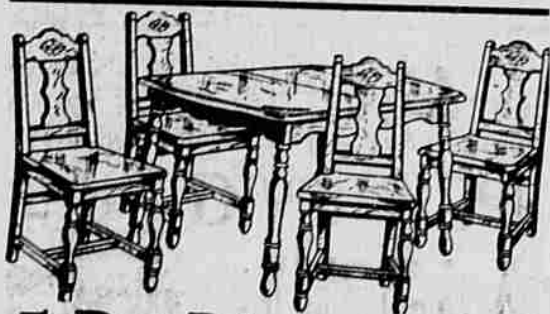

5-Pc. Dinette Set

At a 20% Saving in the August Sale Ideal for the small home. A walnut finish Set with 5-foot extension Table, and imitation blue tapestry chair seats.

$27.50

Buffet to Match $28.50