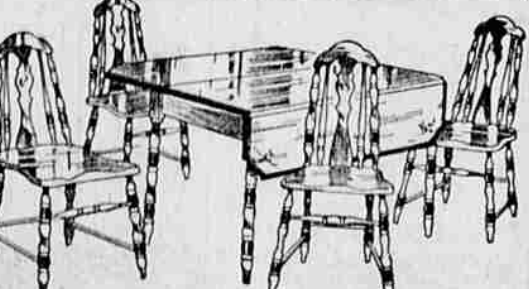

5-Pc. Breakfast Set

With 32-Piece Set of Dishes Another Sale special! Enamelled Drop-Leaf Table and 4 Chairs, with a 32-piece embossed set of dishes, all for

$17.44

9 x 12 AXMINSTER

All Wool Rugs Specially Priced in the August Sale at $17.50 and $19.95 and $27.50