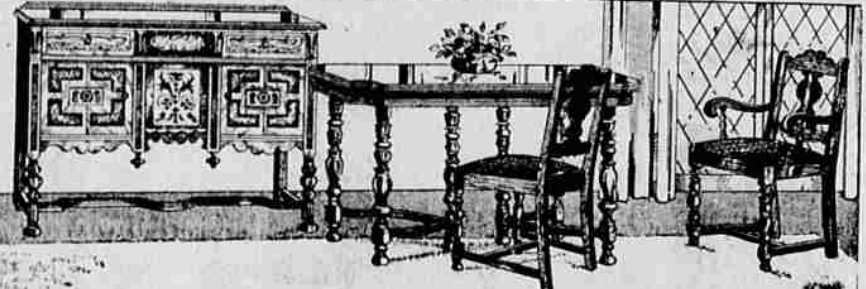

8-Pc. Oriental Wood Suite

Specialty Priced in the Sale! If you have been wanting a Dining Room Suite at a low price, don't miss this Sale special!

$49.95

$5 Down, $6 Monthly Small Carrying Charge on Deferred Payments

Ward-O-Leum Floor Covering 25c Running Foot

6 FEET WIDE! Stainproof and waterproof enameled surface on a sturdy felt base assures long wear, lightens work.

Ward-O-Leum 9x12-ft. Rugs $3.98

Tile and floral designs on standard weight enameled surface rugs. Stainproof, waterproof surface lightens work!

$19.50 Value! Coil Springs With 25-Yr. Guarantee $14.95

Restful, resilient coils of finest premier wire make these springs outstanding for comfort! In enamel finish.

Double Deck Coil Spring Save $3 and More Now! $8.95

The best Spring possible at this price! Extra sturdy frame with extra deep coils. Choice of green or orchid.

Single Deck 90-Coil Spring $6.49

Each spring anchored to drop slat steel base, and cross tied for sturdiness and comfort. Green baked-on enamel.

MONTGOMERY WARD & CO.

1101-3 Washington Ave.

La Grande, Ore.

Phone Main 18