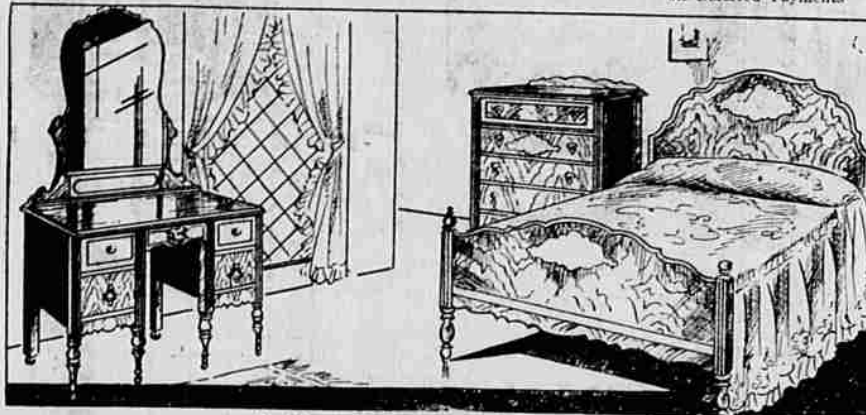

Variation with Panel Bed and Dresser