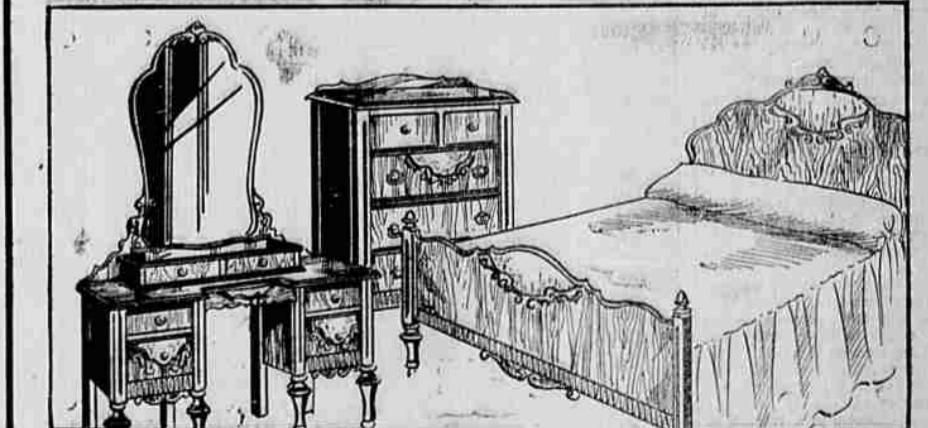

8-Piece Dining Room Suite $69.50

Oriental Wood with Oak!

It's the Oriental wood, with quartered oak and maple veneer, that gives this suite its rich brown coloring. Note the massive built-up legs, its comfortable chairs, and 6-ft. extension table, the curved drawer on the 30-in. buffet. Note the rich detail of the carving.

$5.00 Down, $6.00 Monthly Small Carrying Charge

Here's a Rich Mellow-toned Walnut Finish 3-Piece BEDROOM SUITE $39.50

Note the smart design of the 3 large pieces! Note, too, the decorative effect of the graceful route lines, the stuccoed effects, the warm two-tone finish, and the genuine plate glass mirrors. It's unusual to find such large built-up legs on a suite.

$5.00 Down, $5.00 Monthly

MONTGOMERY WARD & CO.

1101-03 Washington Ave. Phone Mail 8 La Grande, Ore.

Closed 3 P. M. to 6 P. M. Thursday TWILIGHT SALE 7:30 to 10:30 P. M. THURSDAY