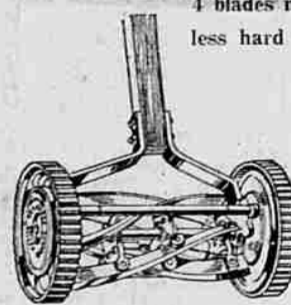

4 Blades! At Less Than Usual Price Of Other Four-Blade Mowers!

LAKESIDE DE LUXE

4 blades mean a cleaner cut . . . less hard work. Compare prices!

$5.95

Four saw-steel cutting blades, self sharpening, self adjusting. Ball-bearings! The rods of steel. 16 1/2-in. wheels. 14 in. width.

Gets ALL the Cream from 14 Quarts of Milk in 8 Minutes!