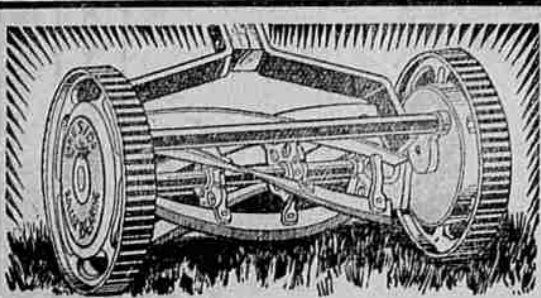

New Kitch Kan

1 1/2 Full 2-Quart Size! Convenient Foot Lever

98c

Kitchen garbage container. Green enamel outer pall, 8-qt. inner pall with ball.

Step Ladder!

$1.25

Made of seasoned lumber. Fully braced and braced. Safe. Wide steps. 5-ft. size.

Sauce Pan Set

49c

Good quality Aluminum Pans - 1, 1 1/2 and 2-qt. sizes. Convenient handles.

MONTGOMERY WARD & CO.

WARD'S ALWAYS SELLS FOR LESS

Phone Main 18

1101-3 Wash.

La Grande, Ore.

Ball Bearing Lawn Mower

$7.45

Four keen - cutting 14 - inch blades. Self-adjusting ball bearing 10-inch open wheel. Cuts quietly, evenly, and easily. We feel that you can't duplicate this mower for less than $10.00. Get it now!