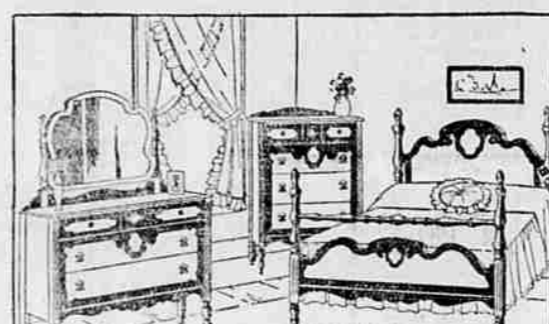

**Compare These Values!**  
**Rayon Lingerie! 2 for \$1.00**  
Women's Bloomers, Step-Ins, Vests, and Panties — of lock-knit, run - resistant rayon. Tailored and lace - trimmed styles. Peach or Peach.

**Imagine Such Value!**  
**2-Piece Suite \$59.50**  
\$6 Down, Small Carrying Charge  
Smart because it's style-right . . . amazing because it's low priced! 76-in. Davenport with choice of arm or Button-back Chair, in rich Jacquard Velour. These luxurious pieces will enhance the beauty of any living room . . . and they are well constructed of durable materials.