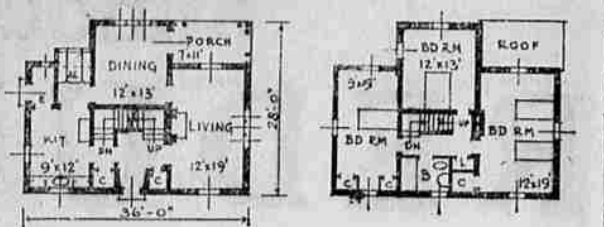

LA GRANDE 15TH IN THE NORTHWEST

Building During 1930 Shows More Than 100 Per Cent Increase Here

A Pacific Northwest building summary prepared by Pacific Builder and Engineers reveals that La Grande ranked 15th in Oregon, Washington and Idaho. Statistics for all of the important cities were given and of the two score or more, only 11 cities showed increases over 1929.

Jan. 17—R. A. Crawford, to alter and repair a two-story dwelling on Washington between Ninth and Tenth, to cost $300.

CLOSING TONE WEAK

NEW YORK, Jan. 19 (AP)—Moderately active selling appeared in the stock market during the last hour of today's trading, after the list had drifted lower in sluggish trading most of the day.

LIVERPOOL WHEAT

WINNIPEG, Jan. 19 (AP)—Wheat close: May 56 1/2; July 57 1/2; Oct. 58 1/2.

WICKERSHAM'S LAW REPORT IN HOOVER'S HANDS

(Continued from Page One) Now that the prohibition report is out of his hands, the commission is to concentrate on other phases of its study. A final report is expected in the spring.

DESIGNED FOR MODERN LIFE

By the Associated Press Here is a house of formal French design adapted to modern requirements and purposes. On magnificent old estates in France one may see stately mansions embodying the same appeal, but today's architect must not sacrifice money or neglect convenience and comfort in order to attain it.