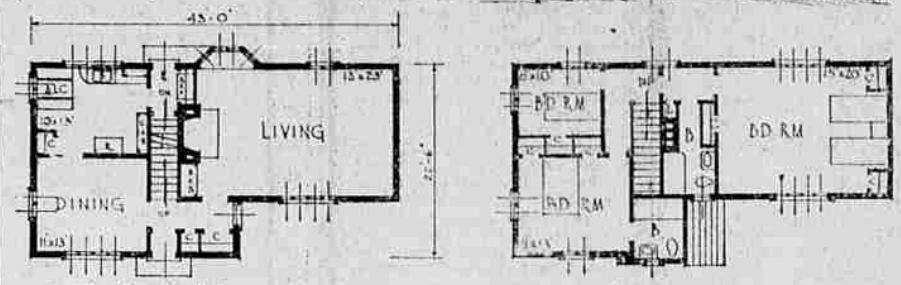

1930 BUILDING AHEAD OF 1929

Total For First 2 Months Here 117,780 Compared With \$5670

The building total for La Grande during the first two months of 1930, equalling \$117,780

Table with 3 columns: Month, Permits, Value. Rows for 1929 (January, February, Totals) and 1930 (January, February, Totals).

TUDOR CHARM IN THIS PICTURESQUE HOME

By The Associated Press. Picturesqueness of design is featured in this six-room home of English Tudor style.

MILL ORDERS IN EXCESS OF PLANT OUTPUT

PORTLAND, Ore., March 3.—(AP)—Orders received by 212 mills in the Douglas fir region of Oregon, Washington and British Columbia for the first eight weeks of this year have exceeded production by 2.28 per cent.