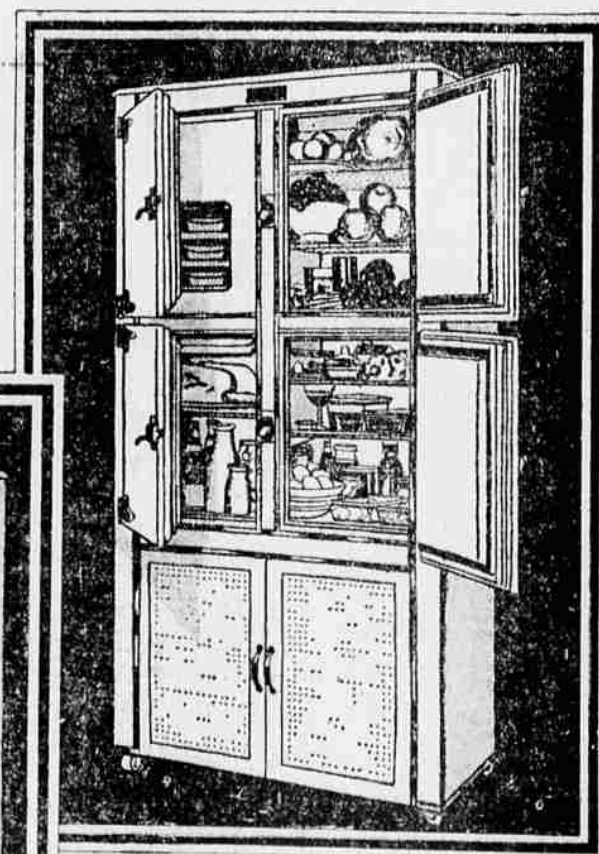

Kelvinator ELECTRIC REFRIGERATOR

Kelvinator Model 298—9 1/2 square feet of shelf space! White lacquer exterior with heavy white porcelain interior. Finish is durable and easily cleaned.

Kelvinator Model P.6—9.94 square feet of shelf area! Heavy, easily cleaned porcelain within and without.

Kelvinator Model P.9—Approximately 15 square feet of shelf space! Heavy, easy cleaning porcelain inside and out.

Kelvinator model 273—7 square feet of shelf space! White lacquer exterior with heavy white porcelain interior. Finish is durable and easily cleaned.