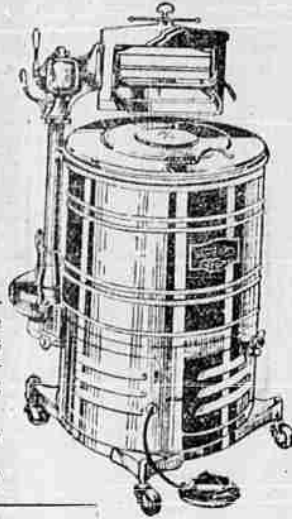

The New Wardway Electric Gyrator Washer

GUARANTEED FOR 10 YEARS

At Ward's
New
Reduced
Prices
\$84.95

Also on Easy Payment Plan
\$5.00 Down - \$6.00 Monthly

Try it for 30 days in Your
Own Home!

You may give it the most difficult tests to convince yourself that the Wardway is one of the finest Electric washers in America! It washes clothes clean in from 3 to 7 minutes; instant release, 8-position wringer; splash-proof motor; genuine all copper tub.

The Wardway has all the points of
Washers selling for \$50 to \$85 more

As Advertised
in
The SATURDAY
EVENING POST
June 1

Portable Electric Ironer

Irons beautifully, is four times faster than tiresome hand ironing, yet you can sit down and run it with one hand! A first class ironer in materials and construction, priced very low.
Cash price **\$55.75**