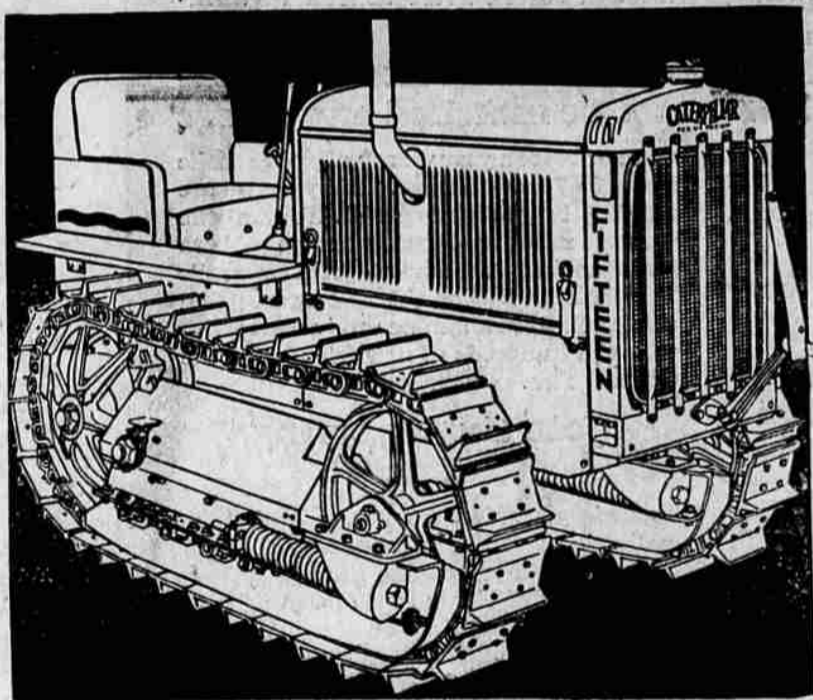

CATERPILLAR

**IT'S NOT THE PRICE OF WHEAT BUT
WHAT IT COSTS TO PRODUCE IT**

**You Can Cut Your Operating Costs
WITH A
"CATERPILLAR"
TRACTOR**

Wheat Growers who have Caterpillar tractors will tell you it "costs less" for them to farm now than it did when they used horses and mules.

Wheat Growers who have Caterpillar tractors and who keep accurate cost accounts will tell you they save as high as 50% by using this modern method of farming.

There Is A Size And Model To Meet Your Farming Need

**COMPARE
THE COSTS**

- THE THIRTY -

A 5-Plow Tractor—25 Horsepower on the draw-bar.

\$2640

Delivered in La Grande

- THE TWENTY -

A 4-Plow Tractor—20 Horsepower on the draw-bar.

\$2100

Delivered in La Grande

THE NEW FIFTEEN

New Addition to "Caterpillar" line, a 3-Plow Tractor—15 Horsepower on the draw-bar.

\$1595

Delivered in La Grande

- THE TEN -

2-Plow Tractor—10 Horsepower on the draw-bar.