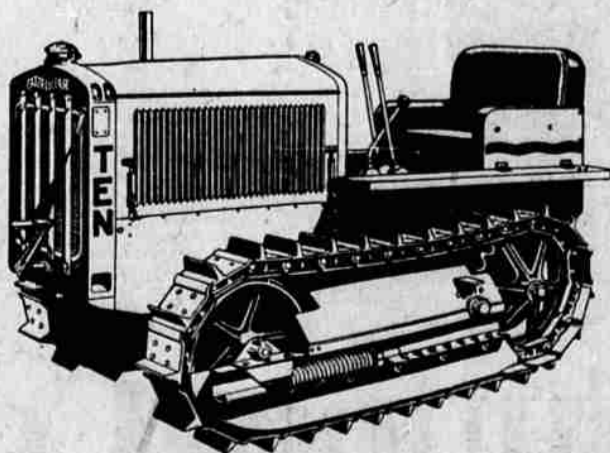

ALL CATERPILLAR MODELS ON DISPLAY ON OUR SALES FLOOR

Bunting Tractor Co.

La Grande, Ore.

RUSSELL
Better Built
Road Equipment

HOLT
REG. U.S. PAT. OFF.
Combined Harvester