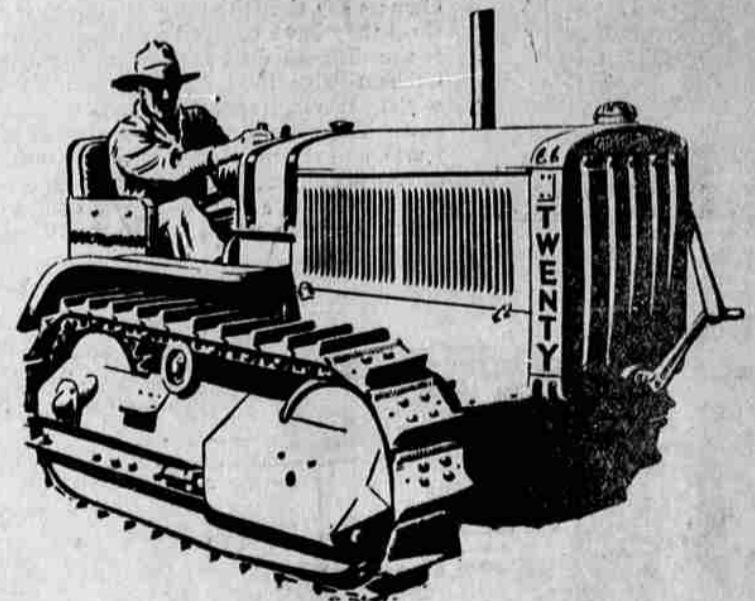

ALL CATERPILLAR MODELS ON DISPLAY ON OUR SALES FLOOR

Bunting Tractor Co.

La Grande, Ore.

RUSSELL
Better Built
Road Equipment

HOLT
REG. U.S. PAT. OFF.
Combined Harvester