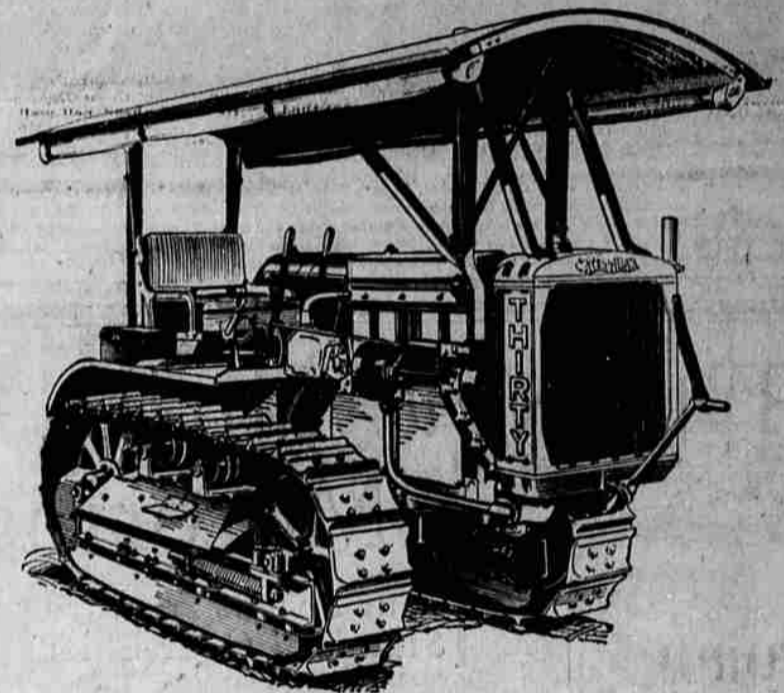

**COMPARE
THE COSTS**

- THE THIRTY -

A 5-Plow Tractor—25 Horsepower on the draw-bar.

\$2640

Delivered in La Grande

- THE TWENTY -

A 4-Plow Tractor—20 Horsepower on the draw-bar.

\$2100

Delivered in La Grande

THE NEW FIFTEEN

New Addition to "Caterpillar" line, a 3-Plow Tractor—15 Horsepower on the draw-bar.

\$1595

Delivered in La Grande

- THE TEN -

2-Plow Tractor—10 Horsepower on the draw-bar.

\$1200

Delivered in La Grande

ALL CATERPILLAR MODELS ON DISPLAY ON OUR SALES FLOOR

Bunting Tractor Co.

La Grande, Ore.

RUSSELL
Better Built
Road Equipment

HOLT
REG. U.S. PAT. OFF.
Combined Harvester