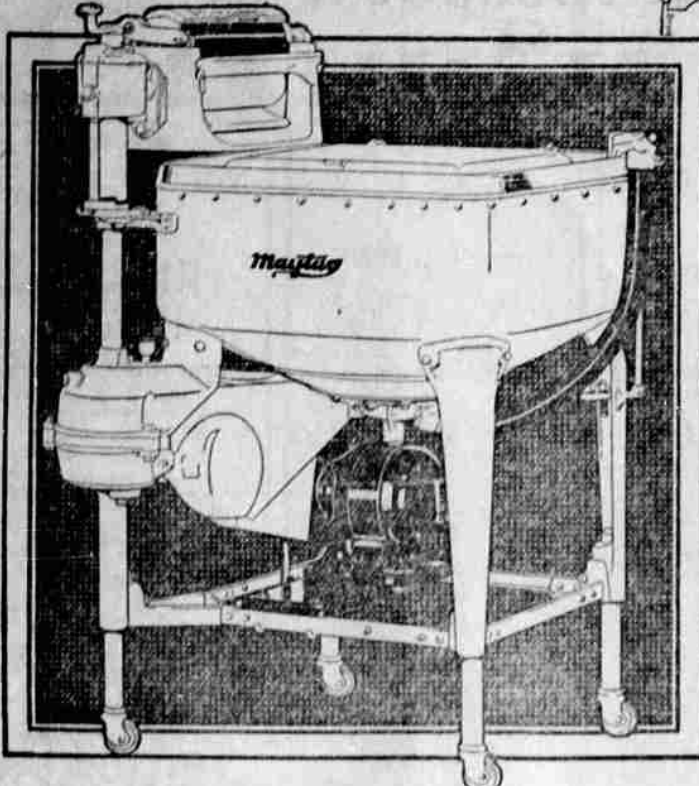

The Maytag Roller Water Remover

This feature squeezes out the water and flushes out all remaining dirt or soap. A method of drying which uses centrifugal force, strains the water through the clothes, leaving dirt in the fabric, and the clothes in time turn gray.