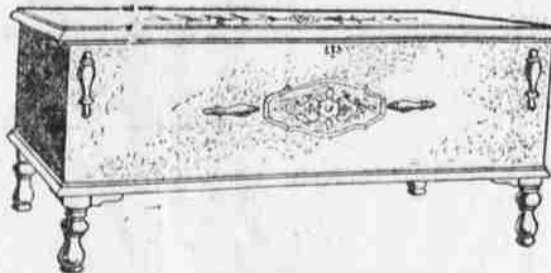

The Ideal Gift--- Lane Cedar Chest

A pleasing design in the natural cedar finish. The overlay is of matched cedar presenting a strikingly handsome appearance. **$19.50**

15c Delivers Your Cedar Chest. Pay The Balance Under Our Xmas Payment Plan---Add 15c Each Week