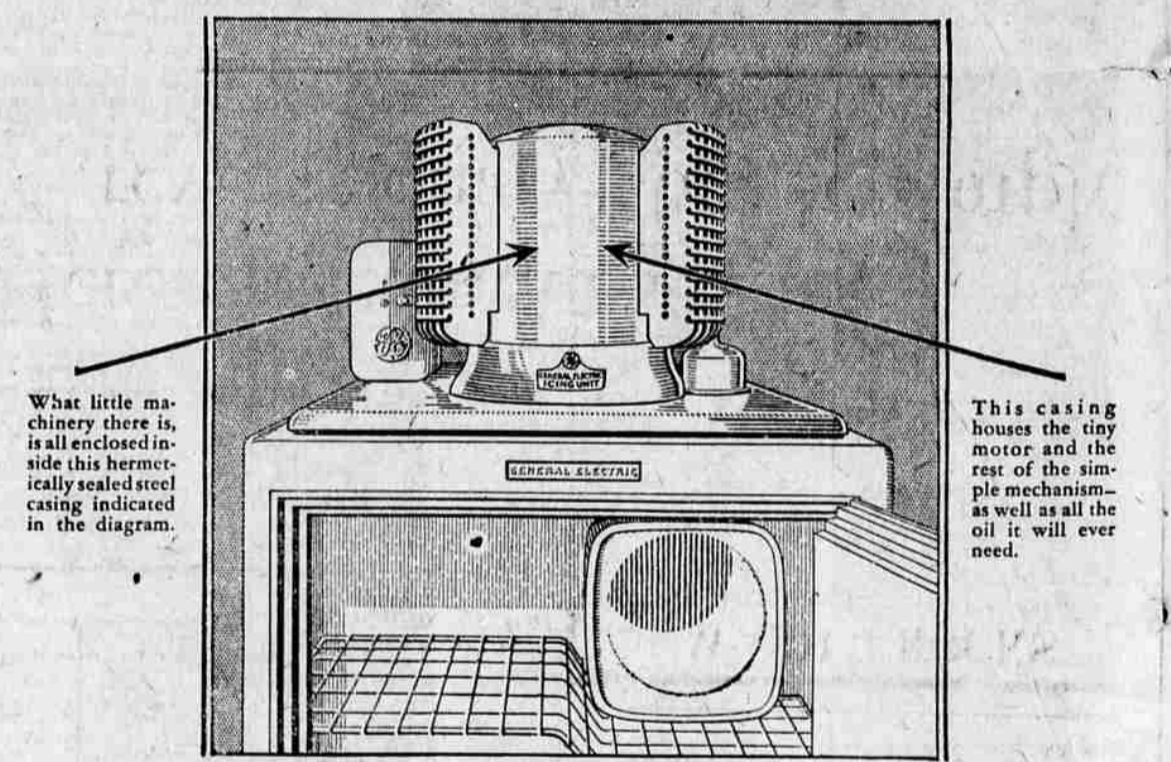

LA GRANDE RETAIL MARKETS

Fruits

Poultry

Gasoline

Gasoline, regular, retail, 25c.

Headquarters for periodicals and magazines. Take along some on your vacation. Newlin Book Store.

Our circulating library affords you good reading at low price. Newlin Book Store. 7-13-1f

CALL FOR BIDS

Sidewalk Construction Sealed bids will be received by the city commission of the city of La Grande, Union County, Oregon, for the construction of the sidewalk in Sidewalk Improvement District No. 183, within the city of La Grande, Oregon, according to the plans and specifications of the said sidewalk district now on file in the office of the City Recorder of the said city.

FRISCO POULTRY

Bandit Burns Nine Serbians in Hut

J.C. PENNEY Co.

A NATION-WIDE INSTITUTION

"quality—always at a saving"

108 Depot St., La Grande, Oregon

"H. C. S." In Fresh New Patterns

Can Be Used in a Variety of Ways

Here is a material that is popular in the wash goods family—our own "H. C. S." gingham in crisp Spring patterns. Yard,

17c

Checks and plaids—a variety of appealing color combinations that will come out of a tubbing as fresh as ever.

switch and his band which consist of 50 fierce and ruthless Macedonians.

WASH FROCKS

Sizes 14 to 40. Regular $1.98 values. In all the discontinued numbers at $1.38 Each

NORTON'S KIDDY SHOP Better Merchandise --- Lower Prices

Here's the unique feature revolutionary—but so simple!

GENERAL ELECTRIC Refrigerator

The hermetically sealed steel casing, indicated by the arrows, houses all the machinery of the General Electric Refrigerator. It also contains all the oil this machinery, and the tiny motor which operates it, will ever need to protect them from wear.

The engineers and scientists of General Electric worked for fifteen years to develop a refrigerator that would be thoroughly efficient and virtually trouble-proof.

By the very nature of the design, the entire responsibility for satisfactory performance rests with the manufacturer. Every part of the machinery is built, tested and retested in the General Electric factory. The assembled mechanism is sealed in this electrically welded casing. It is then put through a final test. You never see the machinery—we never see it. No one is responsible for it except General Electric and they guarantee its absolute efficiency.

When the refrigerator is delivered, all you need do is plug the cord into any electric outlet—just as you do your fan. Automatically, quietly, economically, this mechanism which you never see and need never think about, gives you perfect refrigeration.

Time Payments can be arranged, if you prefer. **W. H. Bohnenkamp Co.** Send Today For An Interesting Booklet

THE SLEEP OF EASE

SLEEP is the rebuilding time. In this time of repose the body acquires enough energy to carry it through the rest of the day.

Restless Sleep Drains Energy

Nervousness spoils sleep. But chiropractic calms the nerves by readjusting the spinal column that guards the nerve cords.

Send for Our Literature

Dr. F. L. Tribe
New Foley Building
Main 126

BRITISH ACCEPT KELLOGG'S PLAN

(Continued from Page 1)

If you carefully watch the low prices of the Economy Store your dollar will do double duty for you. The aim of this store is to sell high-grade merchandise for the lowest price.

Economy Store
Where Most People Trade
Michael S. Albert, Prop.
206 Depot St.

Featuring Max Factor's Society Make Up

and Max Factor's Individual Beauty Service

MAX FACTOR'S years of theatrical artistry and skill are now yours... in Society Make Up... what Max Factor has done for the Stars, he can do for you.

Featuring Max Factor's Society Make Up

The L. & L. DRUG CO.
La Grande, Agent

Max Factor's Society Make Up

Most of our greatest living stars owe a great part of their success to Mr. Factor's minute knowledge of the art of make up... now available to you!

COSMETICS OF THE STARS

Gasoline, regular, retail, 25c.