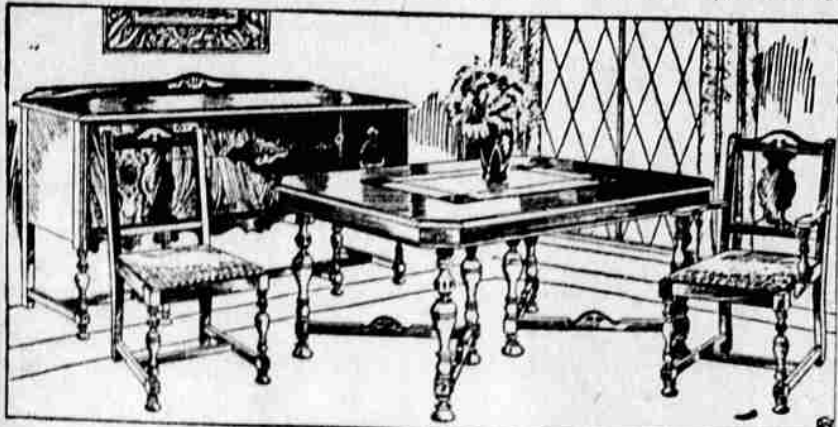

1500 Yards Linoleum Reduced

- \$1.15 Print Linoleum, choice of 5 patterns. Special at **89c**
- 2 Patterns Inlaid Linoleum in Tile Effect now **\$1.19**
- \$2.00 Quality Inlaid Linoleum, 3 beautiful new patterns, Special **\$1.75**
- Armstrong Heaviest Quality Embossed Linoleum, sells Regularly for \$3.25. Special **\$2.25**

Deferred Payments to Meet Your Requirements.

Dining Room Suites!

- \$225.00 8-pc. Dining Suite in walnut, 66 in. Buffet, Oblong Extension Table, One Arm and Five Side Chairs with tapestry seats and back. Only **\$189**
- \$137 6-pc. Dining Suite in Spanish design. Buffet, Table 4 Chairs, suitable for the smaller home **\$109**
- 5-pc. Walnut Suite, Oblong Extension Table and four Chairs with upholstered seats. July Sale Price **\$56.50**
- \$78.00 5-pc. Dinette Set including Davenport Extension Table and Four Windsor Chairs **\$49.50**
- \$37.50 Library-Dine Extension Table, choice of Mahogany or Walnut finish. July Sale Price **\$29.50**