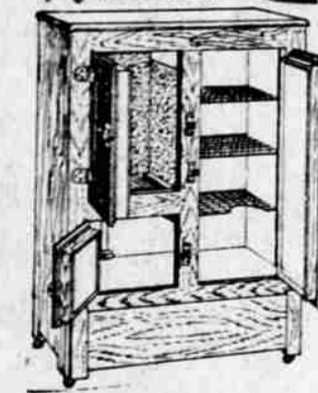

WHITE MOUNTAIN REFRIGERATORS

Side Icer $29.50

50 lb. ice capacity, removable slides, porcelain lined, handsome golden oak finish, nickel hardware.

Top Icer $16.50

Very sturdily built, well insulated and with roomy food chamber.

$1.00 Down Delivers Your Refrigerator

Pay the balance under our easy payment plan.

CARR FURNITURE CO., INC.

Eastern Oregon's Largest Home Furnishers

NATIONAL SERVE-YOUR-SELF STORES

1204 ADAMS AVE.—Opposite Bohnenkamp

THREE REMARKABLE SPECIALS

SHIRTS

22 Boys' Honor Bright Dress Shirts, regular $1.00 value. 12 Men's Neck Band Dress Shirts, regular $1.25 value. 88 Boys' Amoskrag Chambray Shirts, regular 69c value. 50 Men's Amoskrag Chambray Work Shirts, blue and grey, reg. 78c value.

29c

OVERALLS

50 Pairs Boys' Bib Overalls Men's Bib & Waist Overalls Children's Play Suits Regular to $1.25—

39c

WORK PANTS

(Mostly 36 to 42-in. Waist) Mole-skin Work Pants, reg. $2.89 value. Black "Dread Cloth" Pants, reg. $2.99 value. Heavy Khaki Pants, reg. $2.00 value. Brown Corduroy Pants, reg. $3.00 value. One lot of Young Men's and Boys' Cream Corduroys, reg. $3.00 to $4.00 value.

93c

We are discontinuing our work clothing and need the table space for our rapidly-growing shoe and hosiery business. Our purpose in making these startling specials is to move all of this merchandise immediately.

YOU SAVE BY SERVING YOURSELF —THE FRIENDLY STORE—