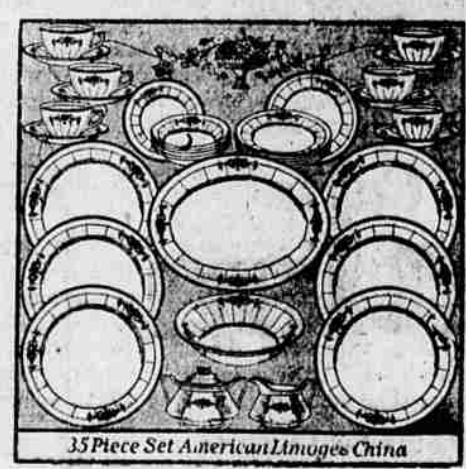

35 Piece Set American Limoges China

Your old stove taken as part payment on any Universal

Why continue using an old range when it is so easy for you to procure a new Universal? We will take out your old stove, and make you a liberal allowance on any new Universal Coal-Wood Range selected during this sale.

"Univit" Porcelain "just wipe it off"

You must see and learn about this beautiful Coal-Wood Range, which has a permanent porcelain finish that will not peel, chip, or discolor from heat. Just wipe it off with a moist cloth, and your Universal will always be bright and clean.

Why endure a bothersome old-style, dirty stove when you can enjoy a handsome Universal?