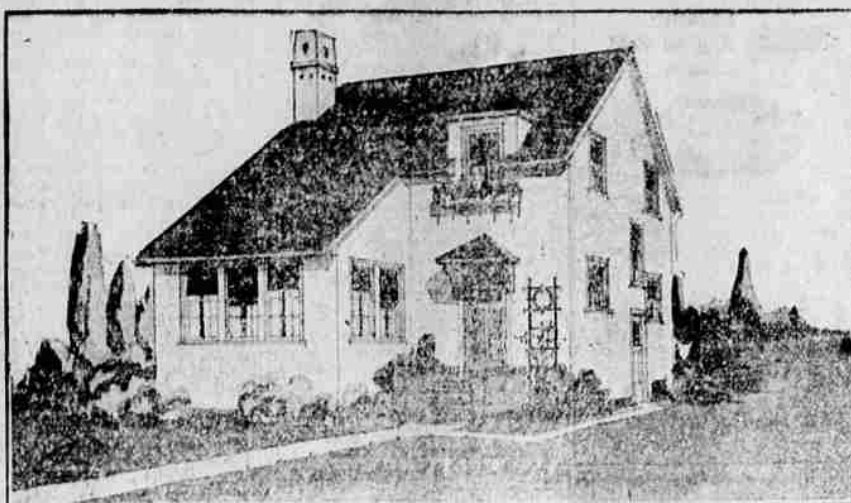

SEVEN RECEIVE HOME PERMITS

January started off with a rush in building in La Grande, arguing well for construction during the eleven months to come. As in recent months, the greater share of permits called for new erections.

Seven permits were issued for construction of new residence buildings, ranging in estimated cost from $1500 to $4500, and totaling $21,000. In addition to these permits three others were issued by the city recorder for repair work to cost $725, making the building permit total for January $21,725.

The latest permit issued was to J. M. McShain to erect a frame dwelling on O avenue between Cherry and Willow streets to cost $1500.

Amusement Hall to Be Built at Mount Glen

The Mt. Glen M. I. A. will erect a new amusement hall, paid for by members of the community. It is announced today. The building will be 40 by 60 feet and the work will be in charge of Charles Spiker. Blue prints are now on the way here from Salt Lake City. Construction will begin as quickly as the weather permits.

TWO HOMES ERECTED IN MT. GLEN DISTRICT

A. J. Folk is building a modern bungalow on his farm in the Mt. Glen district and expects to have it completed next month. The home is costing him $4000.

N. M. Pelt has just completed building a six-room bungalow in the Mt. Glen district, and has moved into his new residence.

When one says she suffers in silence she may mean that when she is in silence she suffers.

An Attractive English Cottage

The design for this cottage is an attractive English style. It features a gabled roof with a chimney, a front porch, and a large living room with a fireplace. The floor plan shows a living room, dining room, kitchen, and two bedrooms.