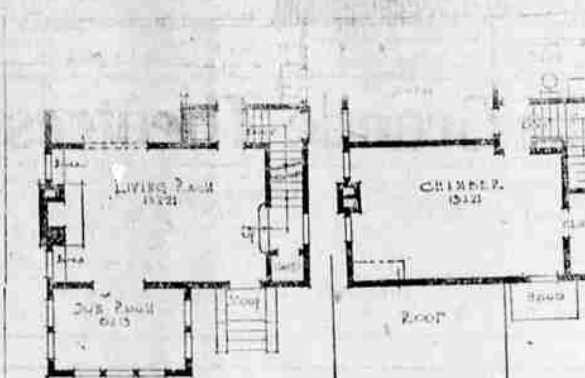

DEMANDS FOR LUMBER HEAVY

Here And There

COQUILLE—Sentinel newspaper will build two-story concrete office during year.

BAKER—New Churchill school completed and opened for inspection.

HOOD RIVER—Maynard & Child, New York, will build $100,000 apple house here.

SEASIDE—Seaside spent more than $500,000 on public and private building in 1925.

KLAMATH FALLS—Building operations here during 1925 totaled $1,635,147.

HEPPNER—New Morrow general hospital opened.

SALEM—Two wings are planned for Salem general hospital, adding 40 beds.

This is a free country, which may explain why the politicians always help themselves.

Too many people pray with the feeling that it won't do any harm even if it doesn't work.

In spite of the winter weather, we are selling large orders of Paint and Oil. We have just received a shipment of barn and garage door track and hinges—something entirely new. Come down and let us show them to you. We also have something entirely new in the way of basement window sets and many other things of interest to the building public.

Claude C. Pratt Lumber Co.
"The Poor Man's Friend"
Near Foundry. Phone Main 218
No Sunday Business.

BUGG PAINT COMPANY
Paints, Oils, Glass, Varnish, Brushes and Painters' Supplies.
1001 BULLOCK
Corner of Broadway

Dependable Electric Wiring
We do every job of wiring, no matter how small, in a way to give years of dependable service. Every bit of material that goes out of our shop is stamped with the underwriter's approval. Experienced electricians properly install it.

H. & S. Electric
Sommer Hotel Bldg.

ained substantially each week since the holidays. The mills have orders ahead equivalent to six and a half weeks' normal production, and only three since last August has production reached 50 per cent of normal. Lumber continues scarce. Prices are strong but more stable. The northern hardwood mills are being a fine volume of business. They are in their season of heaviest

production, but the demand now is much greater than can usually be expected at this time. Quotations show a strong upturn. **ROOMS IMPROVED.** Carpenters, working in the In-ternational Commercial college rooms in the T. O. G. P. temple during the past week, made several improvements in the arrangements

KEY WEST, Fla. (AP)—None the worse for her experience, the naval admiral's 72-ft. Sturdy night was being towed to port here by the naval tug Bay Springs after spending Saturday night and party of Saturday anchored out in the Atlantic with her fuel line broken and her oil supply exhausted.