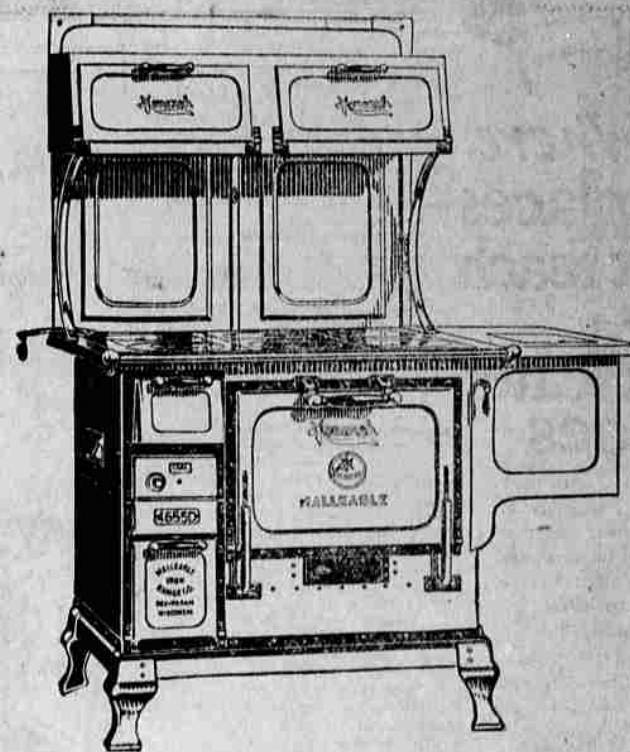

FREE

**Timely
Tempting
Turkeys**

FREE

Let Us Furnish Your Turkey With A

MONARCH MALLEABLE RANGE

Combination

THE RANGE SUPREME
THE MONARCH COMBINATION

Electric

Beautiful, incomparable Monarch Electrics.
A choice of models for every purse.

Coal

MONARCH COAL and WOOD.
The best known and best range made. All models
and sizes. Priced from \$87.50 to \$165.00.

A Great Big Turkey ---the largest we can buy delivered FREE to every one who buys a Monarch range, between now and Thanksgiving