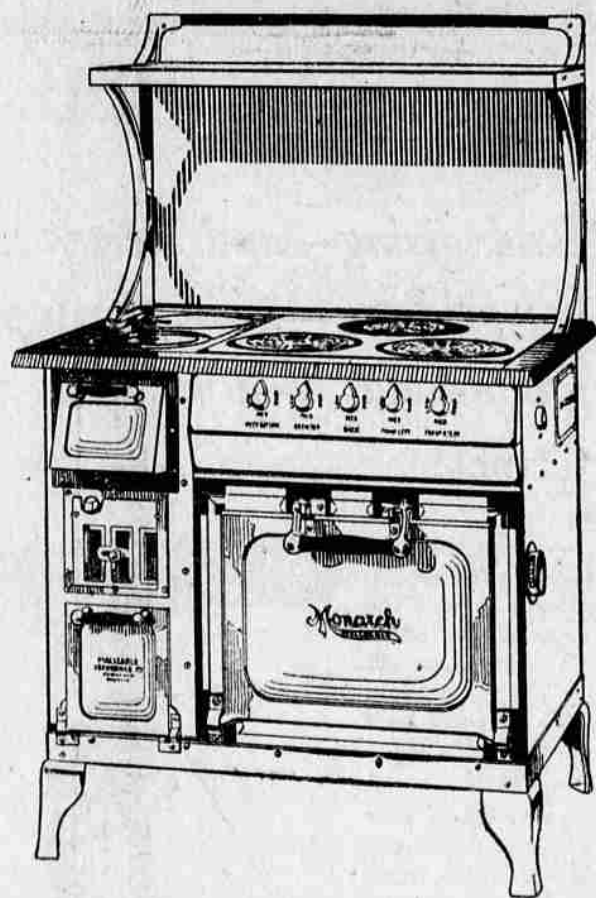

FREE

**Timely
Tempting
Turkeys**

FREE

Let Us Furnish Your Turkey With A

MONARCH MALLEABLE RANGE

Combination

THE RANGE SUPREME
THE MONARCH COMBINATION

Electric

Beautiful, incomparable Monarch Electrics.
A choice of models for every purse.

Coal

MONARCH COAL and WOOD.
The best known and best range made. All models
and sizes. Priced from \$87.50 to \$165.00.

A Great Big Turkey ---the largest we can buy delivered FREE to every one who buys a Monarch range, between now and Thanksgiving