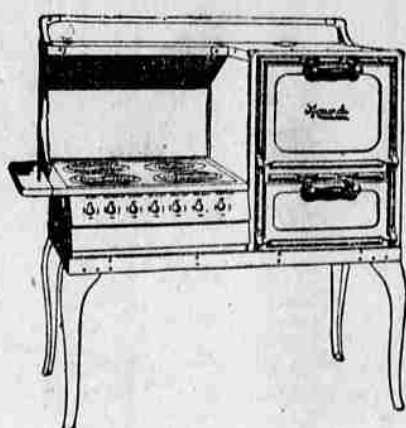

FREE

**Timely
Tempting
Turkeys**

FREE

Let Us Furnish Your Turkey With A

MONARCH MALLEABLE RANGE

Combination

THE RANGE SUPREME
THE MONARCH COMBINATION

Electric

Beautiful, incomparable Monarch Electrics.
A choice of models for every purse.

Coal

MONARCH COAL and WOOD.
The best known and best range made. All models
and sizes. Priced from \$87.50 to \$165.00.

A Great Big Turkey ---the largest we can buy delivered FREE to every one who buys a Monarch range, between now and Thanksgiving