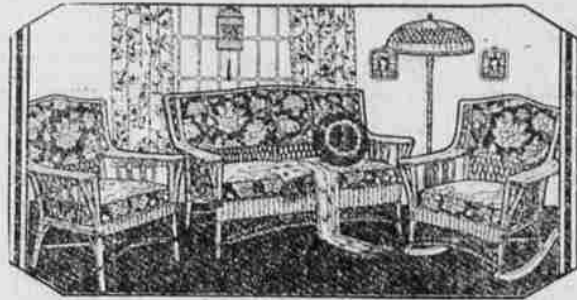

Reed and Fibre Furniture

Good furniture is by no means an expense. On the contrary, it is an investment that pays big dividends in comfort and happiness. See our values.

Upholstered Reed Rocker $34.00

Genuine brown reed Arm Rocker, wing back, and spring cushion seat. Chair can be had to match.

These are the days when colorful Reed and Fibre Furniture reaches the height of demand. Appropriate for all the year round, it is particularly desirable at this season of the year because of its lightness, coolness and moderate cost. Here is one of our Special Three-Piece Reed Suites **$121** priced to sell quickly.

Upholstered Reed Chair $21.00

Cretone upholstered genuine brown Reed Chair, padded head rest and cushion. Rocker can be had to match.