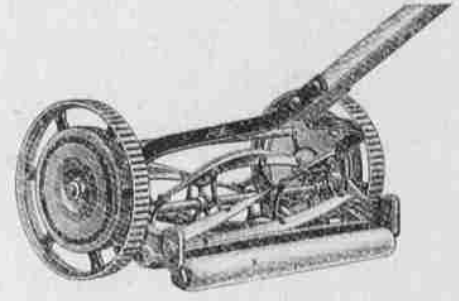

- Baby Grand Lawn Mower, ball-bearing, self-adjusting. Has 8-inch wheel and 4 blades. **$13.50**
- Director Lawn Mower. Ball-bearing, self-adjusting. Has 8-inch wheel and 4 blades. **$16.00**
- Admiral Lawn Mower. Ball-bearing, self-adjusting; carries 8-inch wheel with 4 blades. **$18.50**
- New American Lawn Mower. Ball-bearing, self-adjusting, with 10-inch wheel and 5 blades. Self-sharpening. **$22.50**

Garden Hose

KEEP YOUR LAWN LOOKING GREEN

High quality Rubber Tube and tough corrugated rubber cover that insures the utmost resistance to rough handling, 16c per ft. Guaranteed for 1 year.

Saturday --EXTRA SPECIAL-- Only

NO PHONE ORDERS; NO DELIVERIES

98c **98c**

WHITE ENAMEL TEA KETTLE

The popular 5 quart size. Heavy white enamel over steel body, dark blue trimming with locking handle. At this special price you can afford to throw away the old tea kettle and replace it with a fine new one.

CARR'S

for which Mrs. Beale served a dainty two-course luncheon.

Mrs. Winn Williamson will be the next hostess to the club on April 23.

Announcements

Social announcements may be printed in this column free of charge. Any announcements pertaining to any functions such as cooked food sales, etc., will be refused. Announcements, to be printed the same day, must be in society editor's hands by 8:00 o'clock. —News editor's note.

Mrs. Ray Murphy will be hostess to the Club tomorrow afternoon at the Country club.

Sister Mary's Kitchen

BY SISTER MARY

England Makes Motorists Glad to Stop for Gasoline

LONDON (AP) — Quick lunch tea rooms are to be added to filling stations in England for the benefit of motorists.

Gasoline supply branch stations are comparatively new here, but the idea has taken hold and spread rapidly, and some of the new houses now going up in and near London for the spring trade are known as "petrol palaces." Quite a number have free "wash and brush-up" rooms as well as quick lunch facilities, where members of the motor party may satisfy their thirst for tea, cake and sandwiches while the car is being filled with gasoline.

The New French Curl

When you wish the charming effect of a soft, natural curl, the new French paper wave is the only answer.

Our shop is admirably equipped and trained to give this new curl. You will be more than pleased with the results. Phone now for an appointment.

Shake into your Shoes

Allen's Foot-Ease

The Antiseptic, Healing Powder for tired, swollen, aching, sweating feet. It takes the friction from the shoe, prevents blisters and sore spots and takes the sting out of corns and bunions. Always use Allen's Foot-Ease to break in new shoes. Sold everywhere. Trial package free. Address ALLEN'S FOOT-EASE, Le Roy, N. Y.

NATIONS WILL MEET IN JULY