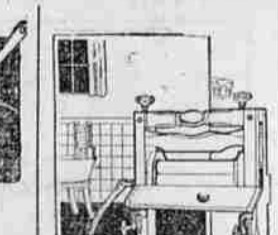

White Enamelled Dipper
Highest quality white enamel dipper. Basement price. **60c**