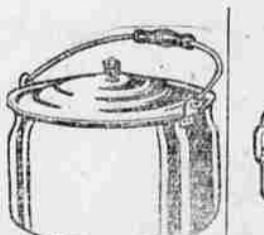

Aluminum Kettle
6-quart pure aluminum Pressure Kettle, with aluminum cover. Only **$1.45**