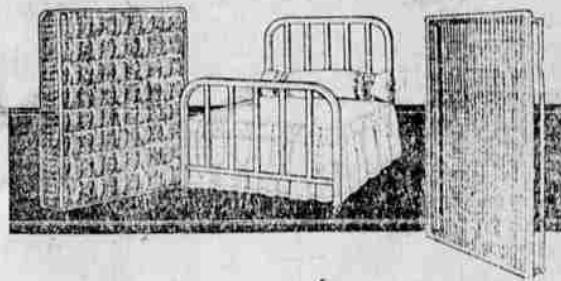

BED, SPRING AND MATTRESS

Another one of those special bed outfits, consisting of 2-inch continuous post bed with five 1-inch fillers, fine steel sagless spring and 40 lb. felted mattress covered with art ticking.

$29.50

EXTRA - Hepplewhite Bed Room Suite - EXTRA
ONE-THIRD OFF

We have just completed the purchase from a western manufacturer of a large quantity of matched bed room pieces at an important concession in price. This fortunate purchase enables us to offer this suite to our customers at a deep reduction in price. It is finished in rich old Ivory, all drawers have center guides and is a real high grade suite at a very low price. It is similar to illustration below and we consider this the biggest value we have ever offered.

$75.00 DRESSER FOR $50.00 42 inch base—Mirror 28x30	$45.00 BED FOR $30.00 Straight end, full size	$13.75 BENCH FOR $9.25 Blue Upholstered Seat
$75.00 VANITY FOR $50.00 47 inch base—center mirror 18x30 Side mirrors 10x24	$65.00 CHIFFONIER FOR $43.35 36 inch base, mirror 16x20	$14.25 NIGHT TABLE $9.50