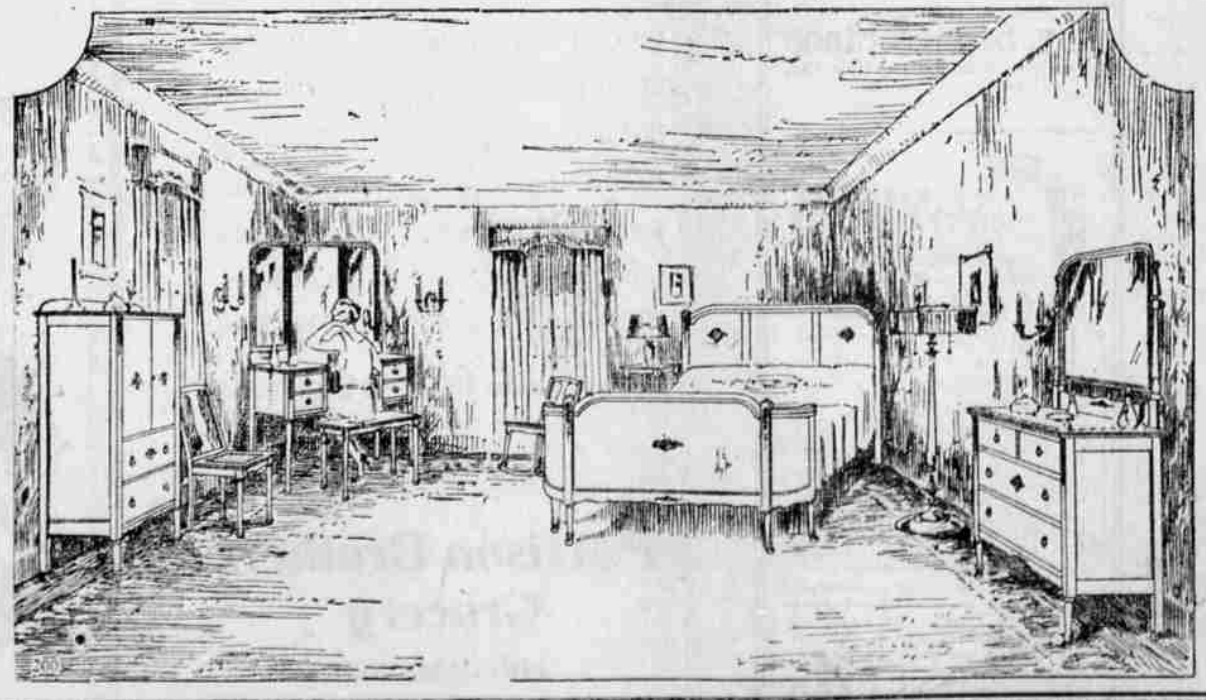

SALE OF DINNER SETS

42-piece plain white semi-porcelain Dinner Set, guaranteed not to craze or check. Clearance Sale price.....**$4.95**

42-piece gold and white semi-porcelain Dinner Set. Clearance Sale price.....**$8.90**

**A Wonderful Sale
on Ranges**

This range has six 8-inch lids, 18-inch oven, burns wood or coal. All doors are white porcelain with nice nickel trim. The firebox is guaranteed for 20 years. Considering quality and workmanship we consider this the best range value on the market. Exactly like illustration above.

$56.50

$1.24

Square Yard

Hundreds of yards of genuine Inlaid Linoleum in a choice of patterns suitable for kitchens, baths, stores, etc. The pattern goes straight through to the back and cannot wear off.

Exchange Dept.

You will find numerous articles in our exchange department that have been slightly used. We have not the space to list these items but a trip through this section will show many bargains. If you have any used furniture you wish to trade in on new we will gladly allow you the highest market price.