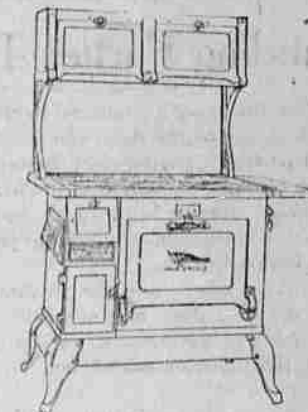

- |  |  |   |
|--|--|---|
| \$75.00 DRESSER FOR \$50.00<br>42 inch base—Mirror 28x30                             | \$45.00 BED FOR \$30.00<br>Straight end, full size           | \$13.75 BENCH FOR \$9.25<br>Blue Upholstered Seat |
| \$75.00 VANITY FOR \$50.00<br>47 inch base—center mirror 18x30<br>Side mirrors 10x24 | \$65.00 CHIFFONIER FOR \$43.35<br>36 inch base, mirror 16x20 | \$14.25 NIGHT TABLE \$9.50                        |

**SALE OF DINNER SETS**

42-piece plain white semi-porcelain Dinner Set, guaranteed not to craze or check. Clearance Sale price.....**\$4.95**

42-piece gold and white semi-porcelain Dinner Set. Clearance Sale price.....**\$8.90**

**A Wonderful Sale  
on Ranges**

This range has six 8-inch lids, 18-inch oven, burns wood or coal. All doors are white porcelain with nice nickel trim. The firebox is guaranteed for 20 years. Considering quality and workmanship we consider this the best range value on the market. Exactly like illustration above.