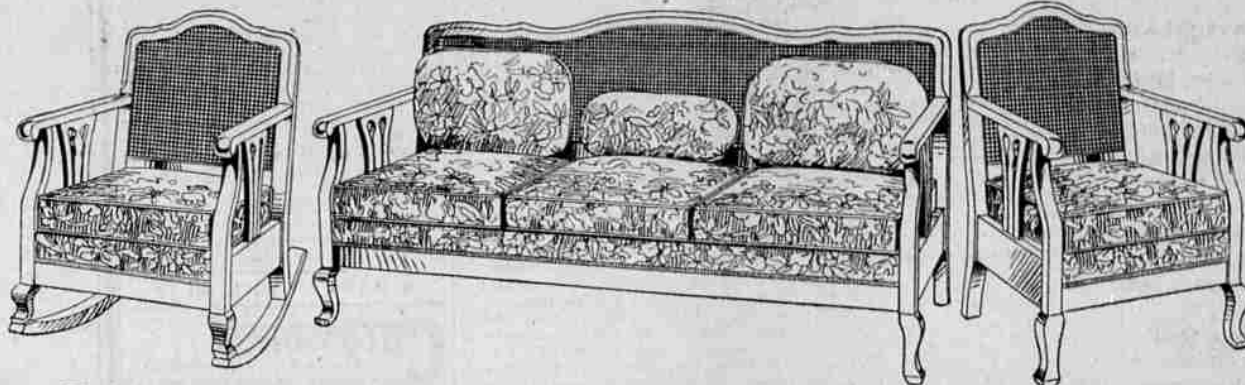

Two Cars of Living Room Furniture on Sale

We have just unloaded and put on our floor two solid cars of living room furniture. This is the largest shipment of living room furniture ever brought to La Grande. You can find anything in overstuffed or cane and mahogany at any price you wish to pay. Every suite or single piece is substantially reduced during the July Clearance Sale.

$154.00 - 3-PIECE CANE AND MAHOGANY SUITE - $154.00
Regular $210.00 Value

This three-piece suite is exactly like the illustration above, consisting of davenport with three loose cushions, 2 pillows and bolster. Chair and rocker are also made with loose cushions, upholstery is of excellent quality velour and construction is of the best. Frame is richly finished in dull mahogany. Do not fail to see these wonderful living room suites!