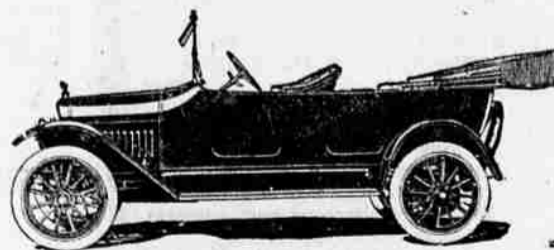

This is not a theory.

Scores of thousands of Maxwell owners are doing it.

In our great economy contest on May 23rd, last, 1,092 Maxwells averaged 27.15 miles on a gallon of gasoline each.

In our great economy contest in June and July last, 2,040 Maxwells averaged 29.04 on one gallon each.

The Maxwell engine holds the world endurance record—22,022 miles without stopping.

The Maxwell clutch runs in oil—is wear-proof, smooth, efficient.

Maxwell transmission is simple, trouble-proof.

The mighty Maxwell axles stand the strain of the road.

Every vital part is built to do its work smoothly and well for years.

Whether for farm or city use, the Maxwell is your car.

TOURING CAR \$845

Roadster \$845; Berline \$1195
Sedan \$1195. All prices f. o. b. La Grande