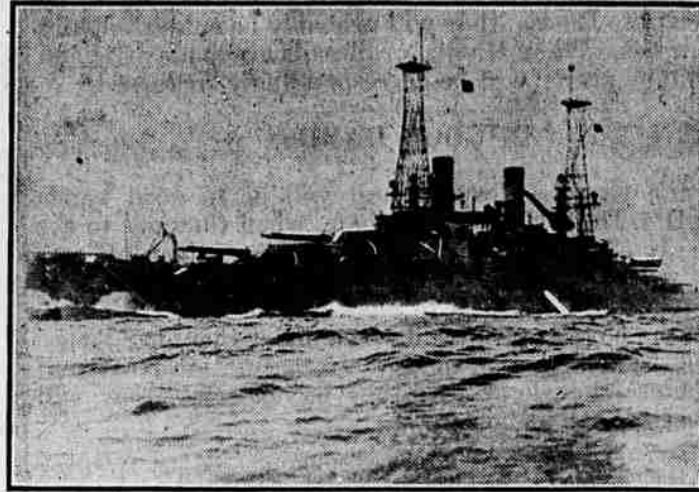

### United States Super-Dreadnought Utah

Photo by American Press Association.  
The Utah is a 21,825 ton warship, 521.5 feet long. Her main batteries consist of ten twelve-inch guns, and she has a crew of 1,014 officers and men.

### United States Dreadnought Michigan

Photo by American Press Association.  
The Michigan is a 16,000 ton battleship, 450 feet long. She carries eight twelve-inch guns and a complement of 869 officers and men.

### United States Super-Dreadnought Wyoming

Photo by American Press Association.  
The Wyoming displaces 26,000 tons and is 562 feet long and carries twelve twelve-inch guns. She carries a crew of 1,043 officers and men.

### United States Super-Dreadnought Arkansas

Photo by American Press Association.  
The Arkansas is a 26,000 ton vessel, 562 feet long. She carries twelve twelve-inch guns, and it takes 1,043 officers and men to run her.