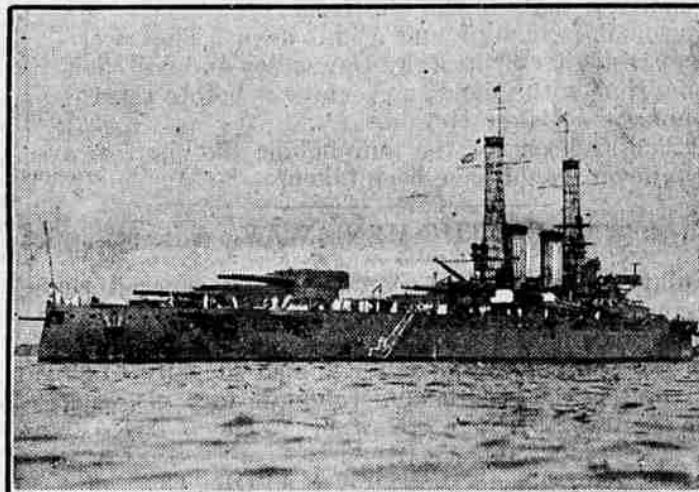

### United States Super-Dreadnought Utah

Photo by American Press Association.  
The Utah is a 21,825 ton warship, 521.5 feet long. Her main batteries consist of ten twelve-inch guns, and she has a crew of 1,014 officers and men.

### United States Dreadnought Michigan

Photo by American Press Association.  
The Michigan is a 16,000 ton battleship, 450 feet long. She carries eight twelve-inch guns and a complement of 869 officers and men.

### United States Super-Dreadnought Wyoming

Photo by American Press Association.  
The Wyoming displaces 26,000 tons and is 562 feet long and carries twelve twelve-inch guns. She carries a crew of 1,043 officers and men.

### United States Super-Dreadnought Arkansas

Photo by American Press Association.  
The Arkansas is a 26,000 ton vessel, 562 feet long. She carries twelve twelve-inch guns, and it takes 1,043 officers and men to run her.