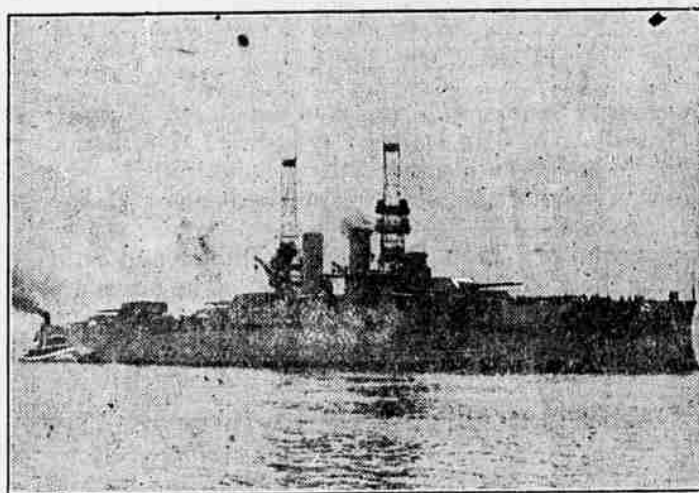

### United States Super-Dreadnought Wyoming

Photo by American Press Association.  
The Wyoming displaces 26,000 tons and is 562 feet long and carries twelve twelve-inch guns. She carries a crew of 1,043 officers and men.

### United States Super-Dreadnought Arkansas

Photo by American Press Association.  
The Arkansas is a 26,000 ton vessel, 562 feet long. She carries twelve twelve-inch guns, and it takes 1,043 officers and men to run her.