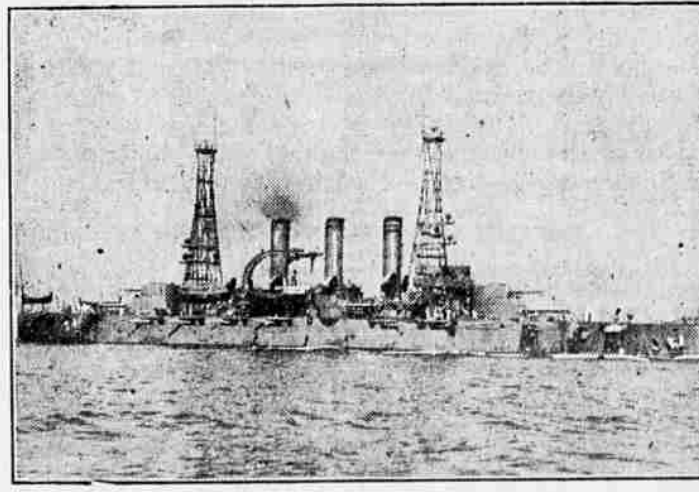

### United States Super-Dreadnought Arkansas

Photo by American Press Association.  
The Arkansas is a 26,000 ton vessel, 562 feet long. She carries twelve twelve-inch guns, and it takes 1,043 officers and men to run her.

### United States Battleship New Jersey

Photo by American Press Association.  
The New Jersey is of the "B" type of battleship and displaces 14,948 tons, being 441 feet long. In her main battery she carries four twelve-inch and eight eight-inch guns. Her complement is 812 officers and men.