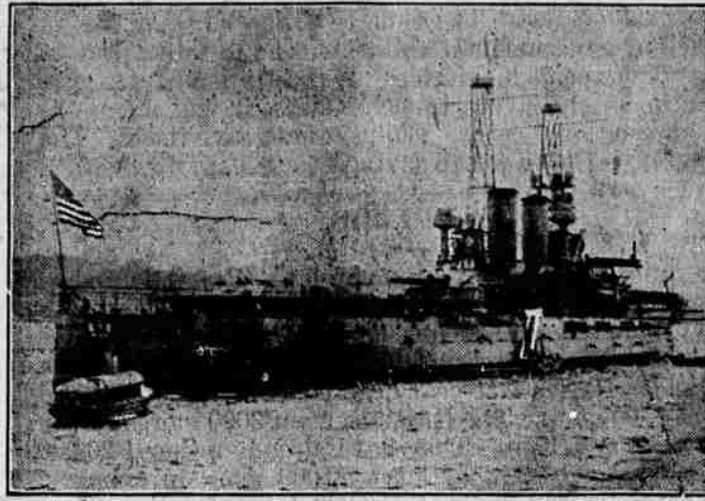

### United States Super-Dreadnought Utah

Photo by American Press Association.  
The Utah is a 21,825 ton warship, 521.5 feet long. Her main batteries consist of ten twelve-inch guns, and she has a crew of 1,014 officers and men.

### United States Dreadnought Michigan

Photo by American Press Association.  
The Michigan is a 16,000 ton battleship, 450 feet long. She carries eight twelve-inch guns and a complement of 869 officers and men.

### United States Super-Dreadnought Wyoming

Photo by American Press Association.  
The Wyoming displaces 26,000 tons and is 562 feet long and carries twelve twelve-inch guns. She carries a crew of 1,043 officers and men.

### United States Super-Dreadnought Arkansas

Photo by American Press Association.  
The Arkansas is a 26,000 ton vessel, 562 feet long. She carries twelve twelve-inch guns, and it takes 1,043 officers and men to run her.