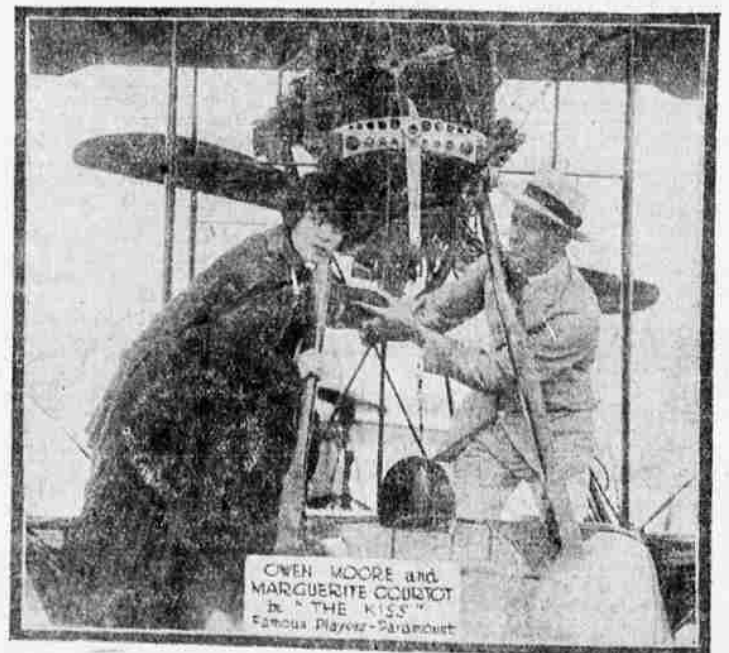

GEO. PALMER LUMBER COMPANY

Retail Dept. Phone Main 8

"THE KISS," AT THE ARCADE ON MONDAY AND TUESDAY

The aeroplane and the kiss vie with each other as the center of attraction in the Famous Players-Paramount picture "The Kiss" in which Owen Moore (Mary Pickford's husband) and Marguerite Courtot are co-starring at the Arcade Monday and Tuesday. The picture was directed by Del Henderson. Both stars indulge in the dangerous pastime of flitting through space and in the equally dangerous pastime of osculation. Both of these little incidents lead to very interesting episodes—the one to a big thrill and the other to a succession of delightfully amusing situations.