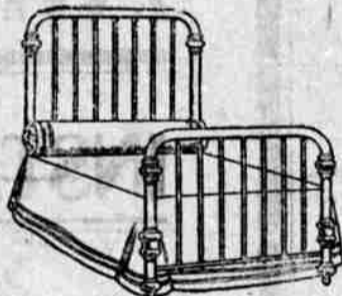

20 to 40 Per Cent off on all Room Size Rugs.

Fine assortment. Sizes from 8-3x10-6 to 12x15. Beautiful Axminster Wiltons, Body Brussels and Ingrain Rugs.

Will lay them without charge.

75 Metal and Brass Beds. All have 2" continuous pillows. Colors are white, blue and gold. Regular prices are \$15.00 to \$30.00. Take your choice at \$11.00 to \$23.00. Nice assortment of smaller beds to select from.