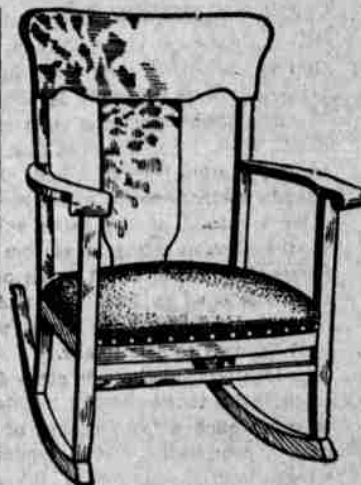

15 patterns in very fine leather rockers. Finish is golden waxed, weathered Mission or fumed. No better rockers are made. You may have your choice at 1-3 off regular price.

$ 8.00 Rockers at	$ 5.35
9.00 Rockers at	6.00
10.00 Rockers at	6.65
11.00 Rockers at	7.75
12.00 Rockers at	8.00
15.00 Rockers at	10.00