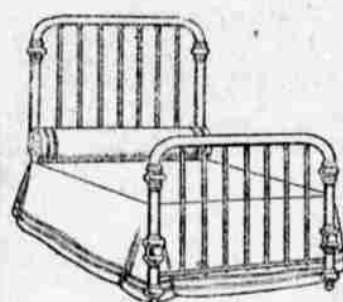

20 to 40 Per Cent off on all Room Size Rugs.

Fine assortment. Sizes from 8-3x10-6 to 12x15. Beautiful Axminster Wiltons, Body Brussels and Ingrain Rugs. Will lay them without charge.

75 Metal and Brass Beds. All have 2" continuous pillows. Colors are white blue and gold. Regular prices are \$15.00 to \$30.00 Take your choice at \$11.00 to \$23.00. Nice assortment of smaller beds to select from.