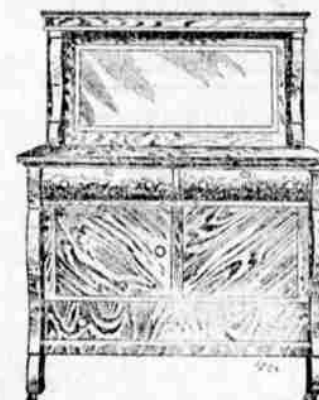

This buffet can be had in waxed or full quartered oak and polished. Heavy Beveled French Plate. Silver, linen and wine compartments. An ideal piece for the dining room. Regular price $28.00. Get it at the January sale at $17.50. Others as low as $12.95. Liberal credit terms.

Extra value in solid Oak Bed Davenport, Full Steel Spring construction. Upholstered in very best Chase leather and makes a most comfortable bed. You pay elsewhere at least $35.00. Get it here, January Cash Sale at $23.00

I HAVE THE CONFIDENCE OF OVER 1,000 SATISFIED CUSTOMERS. I WANT TO INCREASE THIS LIST TO 2,000 IN 1913 AND AM OFFERING YOU THE MOST LIBERAL INDUCEMENTS FOR YOUR MID-WINTER PATRONAGE IN THE HOUSE-FURNISHING LINE.

F. D. HAISTEN

Furniture on Easy Payments

To Issue Crop Bulletins.

Washington, January 10.—To supply the country with information re crops and other commodities that come within the jurisdiction of the Department of Agriculture, 10 different bulletins were issued during the fiscal year ending June 30, 1912, according to the report of the editor. Of the various publications there were printed during the year 34,678,557 copies; 10,499,000 of which were farmers' bulletins.

Annual Stockholders' Meeting

Notice is hereby given that the annual meeting of the stockholders of the La Grande National bank will be held at their banking house in La Grande, Oregon, on Tuesday, January 14th, 1913 at 2 o'clock p. m. At this meeting a board of seven directors, to serve for the ensuing year, will be elected, and such other business will be considered, as may properly be offered at said meeting. F. L. MEYERS, Cashier.

NOTICE TO CREDITORS.

NOTICE IS HEREBY GIVEN, That the undersigned has been duly appointed, and has duly qualified as administrator of the estate of Waltsville Grider, deceased, and that all persons having claims against the estate of said deceased are required to present the same properly itemized and verified, to the undersigned, at his residence, in Perry, Union county Oregon on or before six months from and after the date of the first publication of this notice.

First publication January 3rd, 1913.

GRANGE McCUMBER, Administrator of the Estate of Waltsville Grider, deceased. F. S. IVANHOE, Attorney for Estate. Jan 3 10 17 24 31

SALE IN BANKRUPTCY. Notice is hereby given that I will sell at public auction to the highest bidder, at ten o'clock a. m. on Monday the 20th day of January, 1913, on the premises, at or near Gwynne, on the

La Grande & Joseph branch of the O. ern Oregon Pine.

This lumber is well manufactured, well piled, dry and protected from the weather. The saw mill and planing mill are well housed in good buildings, both being complete and ready to run. Commodious yards, side track and conveniences with reasonable lease and contract on good timber available. S. D. WHITE, Trustee of Quincy E. Gwynne, a bankrupt. Daily Jan. 9, 10, 11, 18 19.