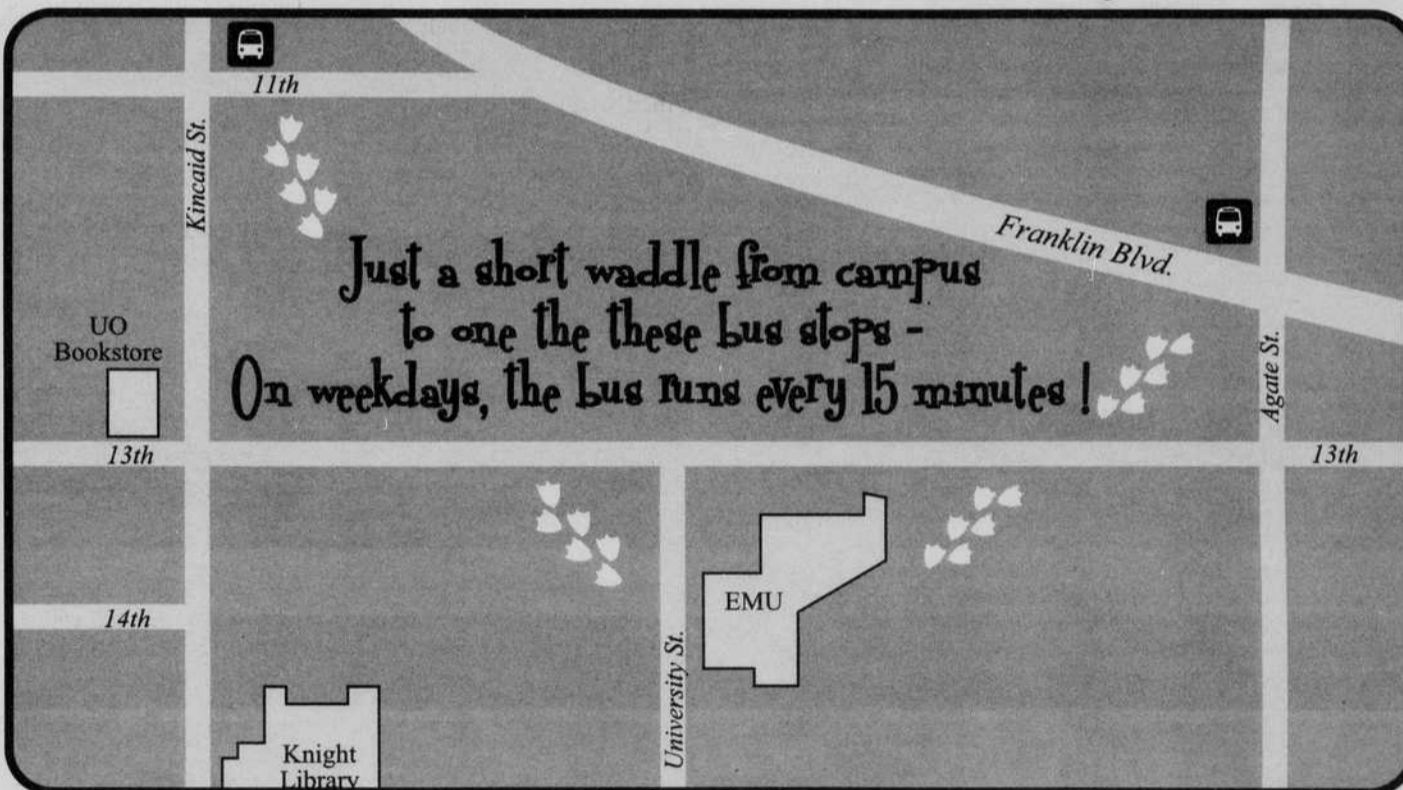

Opening the peasantry that is "Assault on Precinct 13," a re-make of John Carpenter's classic directed by some Frenchman. Jan. 28 will fulfill the wish of everyone who dreamed of James Cameron being sunk to the bottom of the ocean, with the release of the director's new documentary, "Aliens of the Deep." Essentially this boils down to 3-D scuba shots of big, ugly creatures better left underwater.

Happy film going, movie lovers.

ryannyburg@dailyemerald.com

Adapted from Shakespeare and Directed by John Schmor

November 19 - December 11
Low Cost Previews Nov. 17 & 18
Matinees Nov. 21, 28 & Dec. 5

Shakespeare's haunting and lyrical last play performed by six actors in an original adaptation that distills the romantic fantasy to its allegorical core.

BOX OFFICE • 465-1506
540 Charnelton • www.lordleebrick.com

• Auditions •

Lord Leebrick General Auditions Dec. 4 & 5 for Copenhagen, Loot and upcoming special events. Call 684-6988 to schedule audition time.

The Eugene Station bus is packed?

Catch the #11 Eugene Station bus at 11th & Kincaid or Franklin & Agate.

LTD bus stops

Show your UO I.D. and ride FREE!

The UO student bus pass program is funded by ASUO incidental fees.