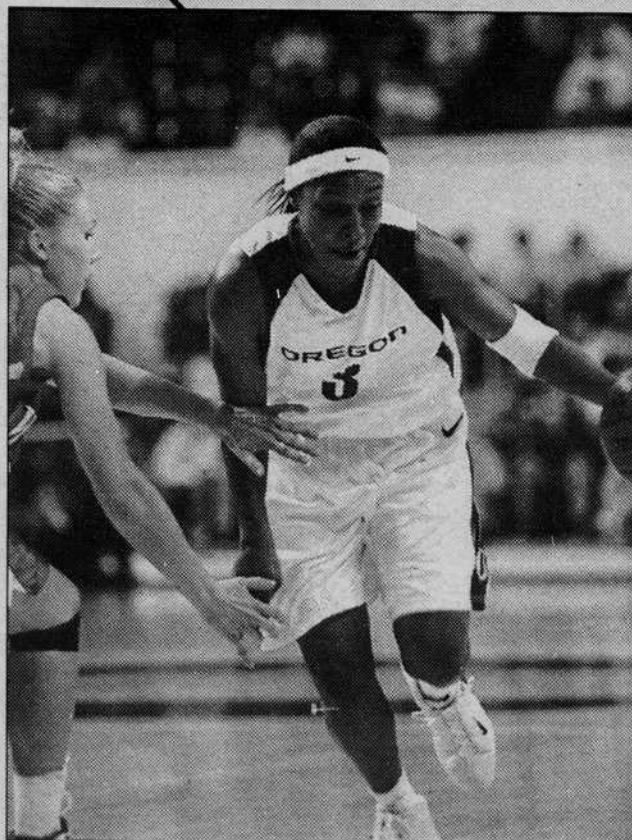

Oregon Women

"(The players) don't really care how much you know until they know how much you care."

Bev Smith
Oregon women's basketball coach

00 CURRY
Guard

31 FREDRICK
Forward

10 CRAIGHEAD
Guard

33 KRAAYEVELD
Forward

3 WILLIAMS
Guard

Adam Amato Emerald

THE PIT

00 Edniesha Curry, G

Height: 5'6"
Senior, Palmdale, Calif.
Points per game: 11.7
Rebounds per game: 3.7
Assists per game: 3.4

3 Shaquala Williams, G

Height: 5'6"
Junior, Portland, Ore.
Points per game: 16.7
Rebounds per game: 3.2
Assists per game: 4.6

5 Kourtney Shreve, G

Height: 5'7"
Junior, Albany, Ore.
Points per game: 1.6
Rebounds per game: .8
Assists per game: 1.4

10 Jamie Craighead, G

Height: 5'9"
Junior, Elma, Wash.
Points per game: 7.9
Rebounds per game: 2.7
Assists per game: 2.5