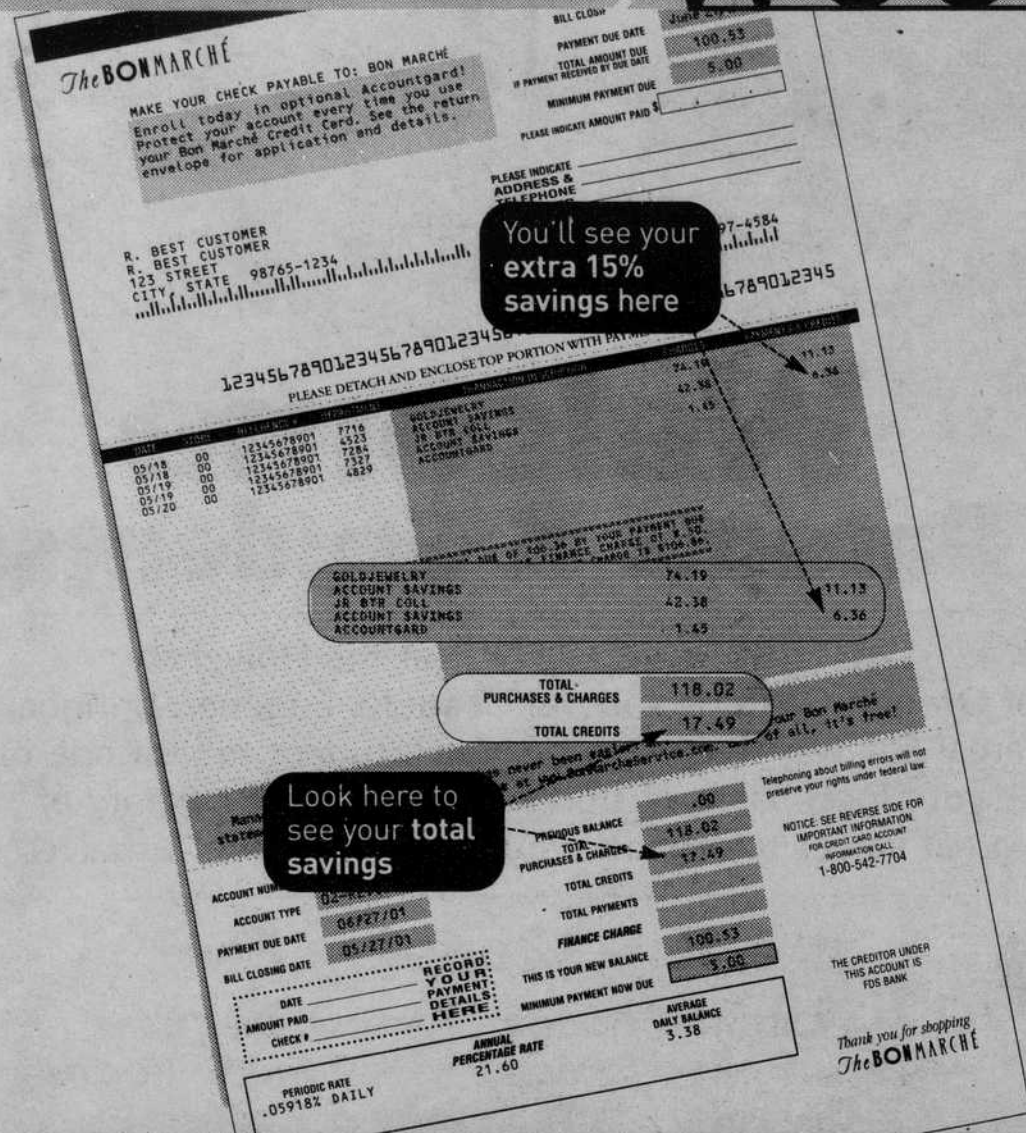

# BON family weekend

Friday, May 18  
through Sunday, May 20

Friday - Sunday  
For 3 days only, your  
**BON** charge automatically  
gets you an  
**extra 15% off**  
— this time, with fewer  
restrictions

Once you sign your **BON** charge,  
the extra 15% will appear as a "credit"  
on your monthly statement.

\*Exclusions limited to Nautica, Tommy Hilfiger, Ralph Lauren/Polo, Waterford, Royal Velvet, Charisma, Cosmetics & Fragrances, Furniture, Mattresses, Area Rugs, Small Electrics, Service Fees, Special Orders, Merchandise Certificates/Gift Cards. Signature Discount cannot be combined with any other discount.

**Sale 14.99**  
Challis 2-Piece Dressing by Norton  
McNaughton®  
Reg. 36.00-44.00. Imported.

**Now 39.99**  
INC International Concepts Pants  
Orig. 59.00-69.00. Misses and petite sizes.  
Imported.

**BON baby Sale**  
ends May 20.

**Save 30%**  
Entire Stock Bras from Olga®,  
Maidenform®, Bali® and Warner's®  
plus, Buy 2 bras get 1 free\*  
Sale 17.50-20.65, reg. 25.00-29.50.  
\*Free bra by mail. Handling and postage not  
included. Free bra must be of equal or lesser value.