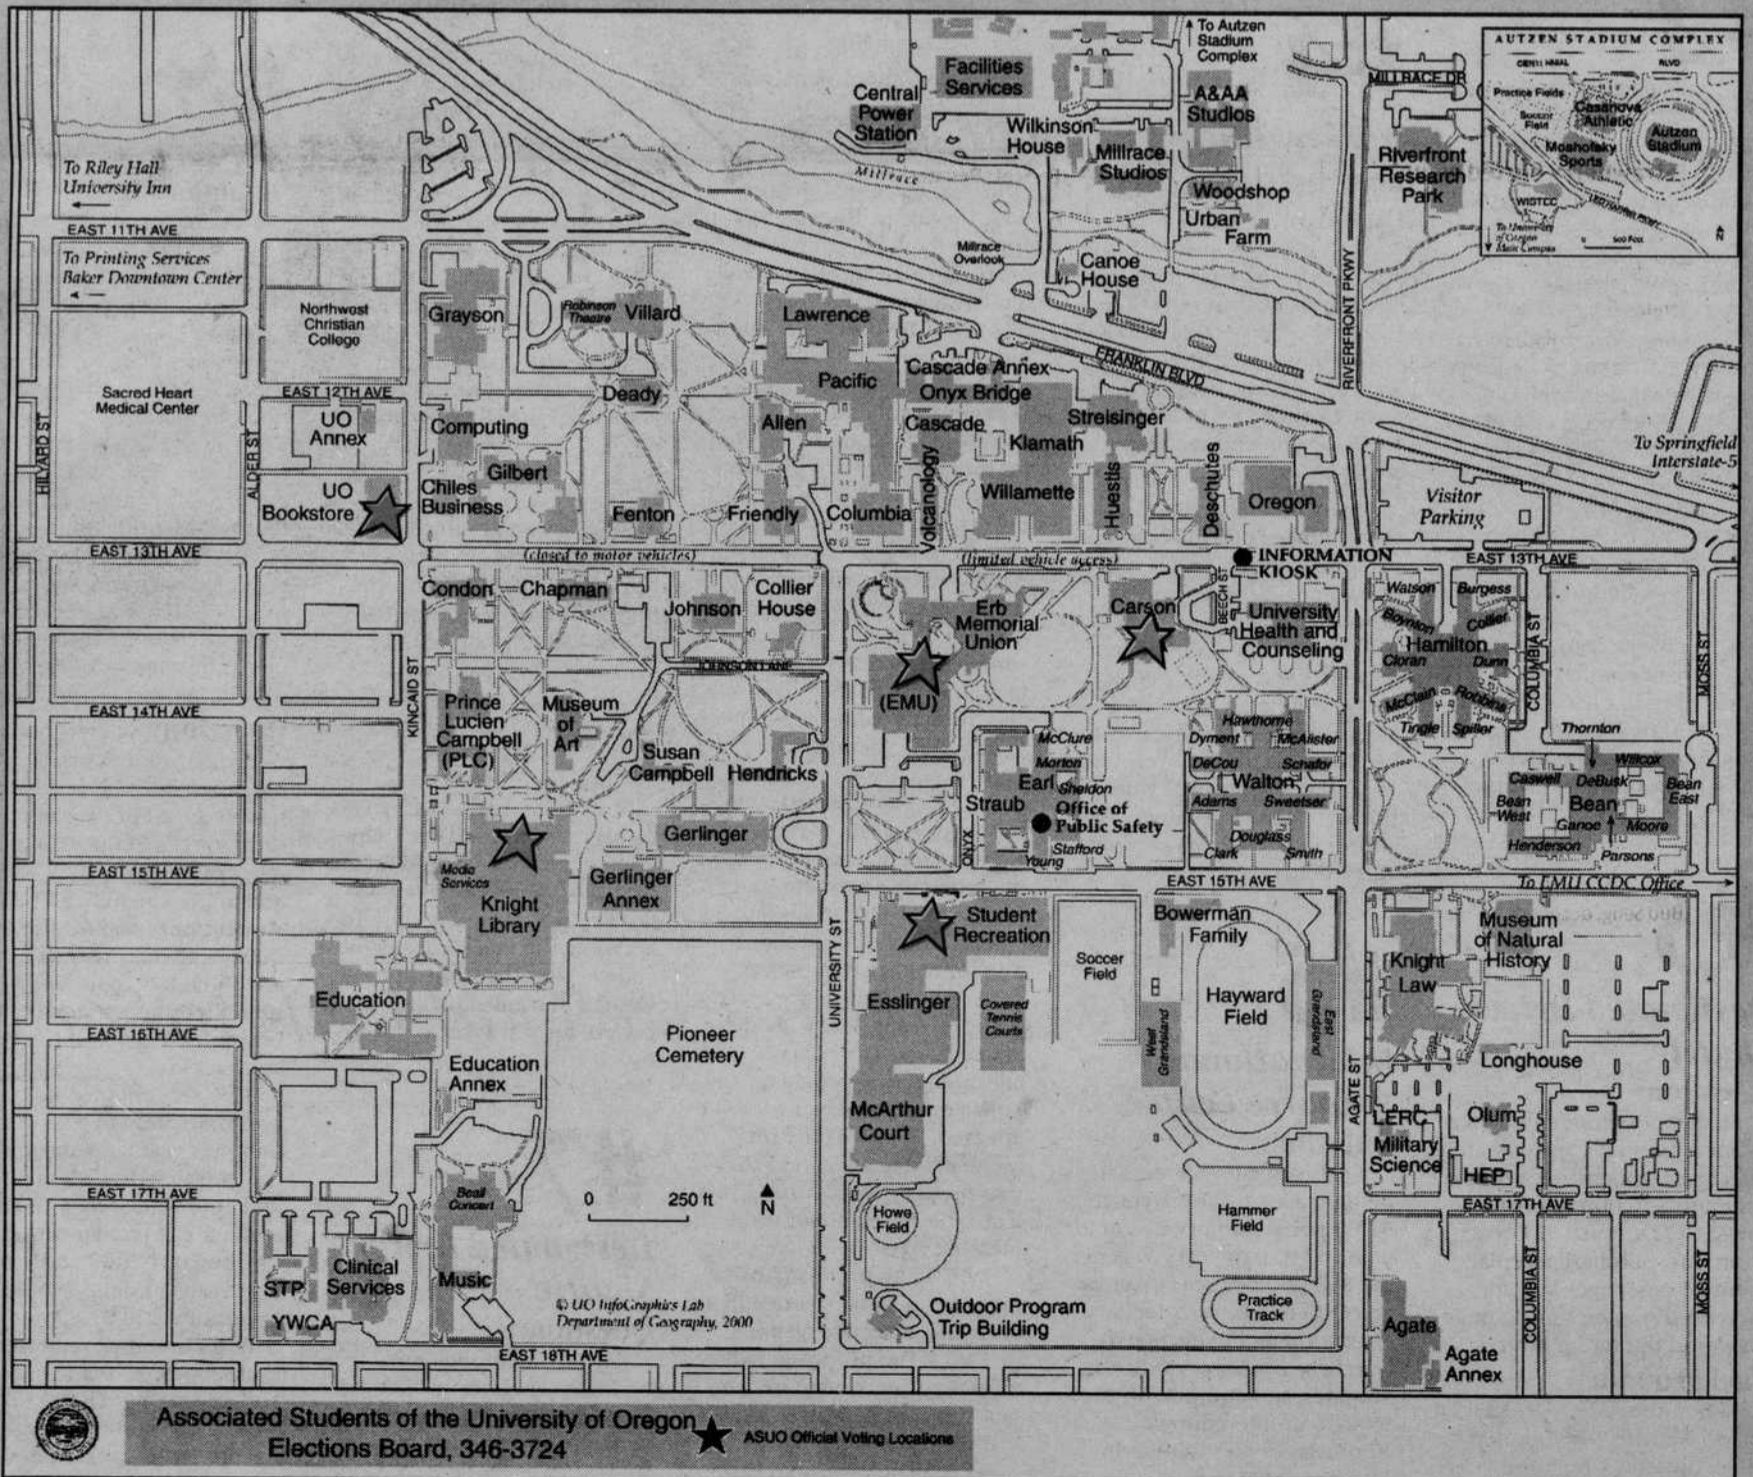

Where to vote on Campus

- EMU Fishbowl • Student Rec Center
- Carson Hall Lobby

DUCKWEB

- Knight Library Computers
- U of O Bookstore Computer Department
- Any computer with Internet Access

Associated Students of the University of Oregon
Elections Board, 346-3724

ASUO Official Voting Locations