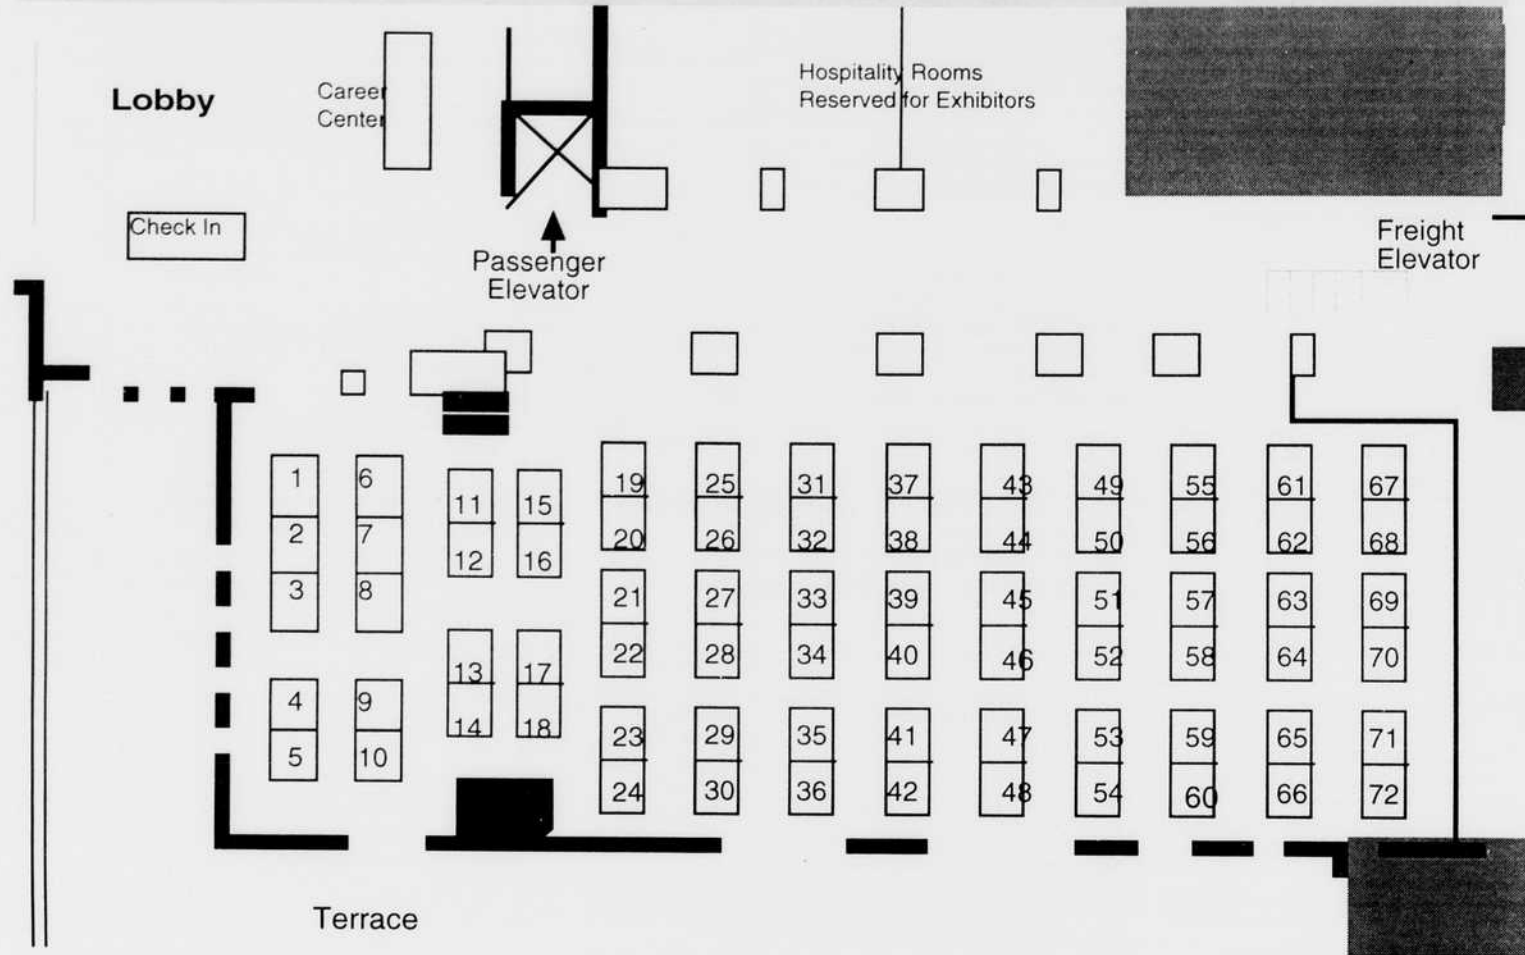

**ERB MEMORIAL UNION
Ballroom Level**

**GRADUATE SCHOOL
& CAREER FAIR**

**Wednesday, Nov. 4
EMPLOYERS**

Post-Fair Events

Guide To Grad School Group Meetings

The following schools will be hosting group meetings after the Fair on Tuesday, Nov. 3:

American College of Traditional Chinese Medicine	4:30 p.m.	EMU Umpqua Room
John Hopkins University School of Nursing	4:30 p.m.	EMU Rogue Room
Oregon Joint Professional Schools of Business	4:30 p.m.	EMU Century E Room
The Evergreen State College	4:30 p.m.	EMU Century C Room
University of Southern California Department of Occupational Science/Physical Therapy	4:30 p.m.	EMU Alsea+Coquille
University of Southern California Annenberg School for Communications	4:30 p.m.	EMU Oak Room
VanArts	4:30 p.m.	EMU Century B Room
Washington State University Graduate School	4:30 p.m.	EMU Maple Room