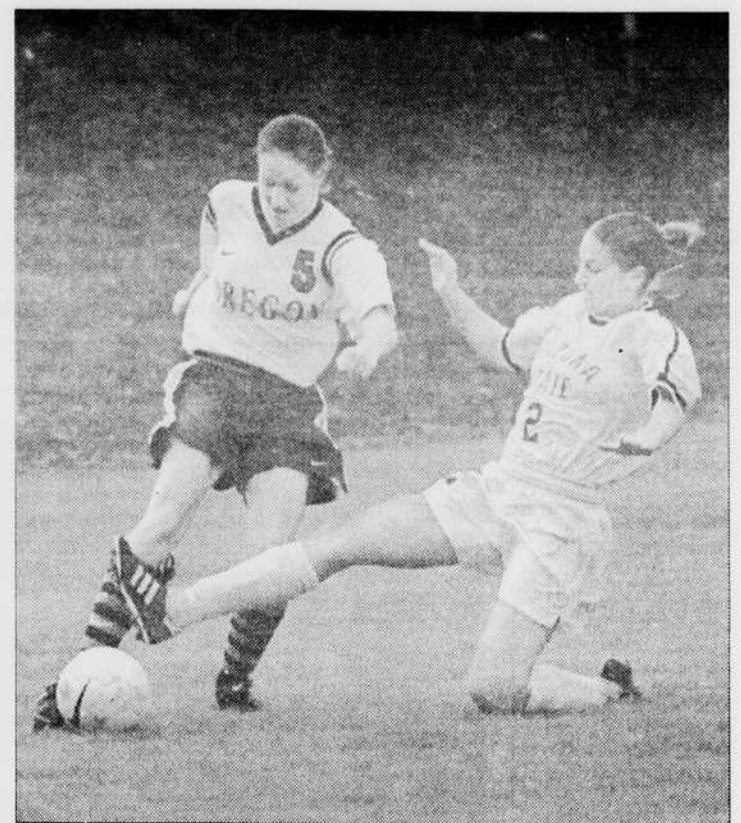

For the second straight game,

Oregon let Arizona within the first minute of play as the Wildcats took an early lead on Jill Micone's goal 27 seconds into the game.

Arizona forward Nikki Jones battled through Duck fullback Starr Johnson's tackle to set up Kimberly McGehee's third goal of the season.

Despite being in a 2-0 hole so quickly, Oregon did not fold.

Eight minutes into the game, forward Chalise Baysa ended the drought that had seen the Ducks score in only one of their five games. Baysa chased down a long pass and scored her eighth goal of the season. Midfielder Kristi Morris tallied the first of her two goals for the afternoon — and season — when she blasted a right-footed shot into the right corner of the net. Marsh and Erin Anderson were credited with assists.

Anderson capped Oregon's highest scoring half of the season and put the Ducks ahead to stay when she headed home Aly Hill's cross. In the second half, Morris accounted for Oregon's final goal when she headed Gangnes' corner kick into the Arizona goal.