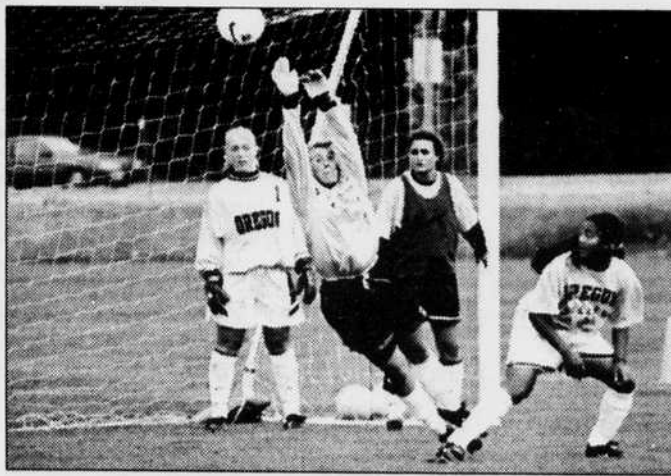

Nick Medley/Emerald

Michelle Hesser dives for the ball during practice Thursday evening.

Turn to **SOCCER**, Page 24