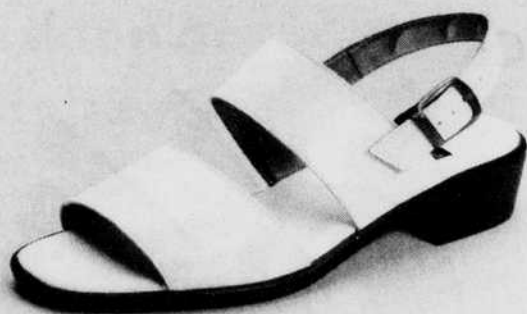

the right choices for you.

last 4 days, women's  
**spring shoe sale**  
with more shoes on sale  
than any other time this season

**Sale 39.99**  
**Exclusively Ours "Bosco"**  
Reg. 49.00. Single banded slide in black, white or brown leather. Also available in red, royal or lime suede. Sizes 6-10m.

**Sale 39.99**  
**Nine West "Benito"**  
Reg. 49.00. Triple banded sandal. In black, brown or white leather. Sizes 6-10m.

**Sale 49.99**  
**Jones New York "Monroe"**  
Reg. 59.00. Leather woven slide on a rocker bottom. In black or brown. Sizes 6-10m.

**Sale 34.99**  
**Aerosoles® "Shanks-A-Million"**  
Reg. 44.00. Leather city sandal on a patented comfort sole. In black, white or tobacco. Sizes 6-10m.

**Sale 39.99**  
**Naturalizer "Scout"**  
Reg. 48.00. Border stitch comfort sandal. In white, acorn, denim or pewter leather. Sizes 6-10m.

**Sale 39.99**  
**Skechers "Whomper Hotter"**  
Reg. 48.00. Canvas sneaker with translucent outsole. In white. Sizes 6-10m.

**Sale 39.99**  
**Candies "Dot Com"**  
Reg. 48.00. Suede and mesh sneaker with exaggerated outsole. In black, white or royal. Sizes 6-10m.  
On sale through May 3. Women's Shoes