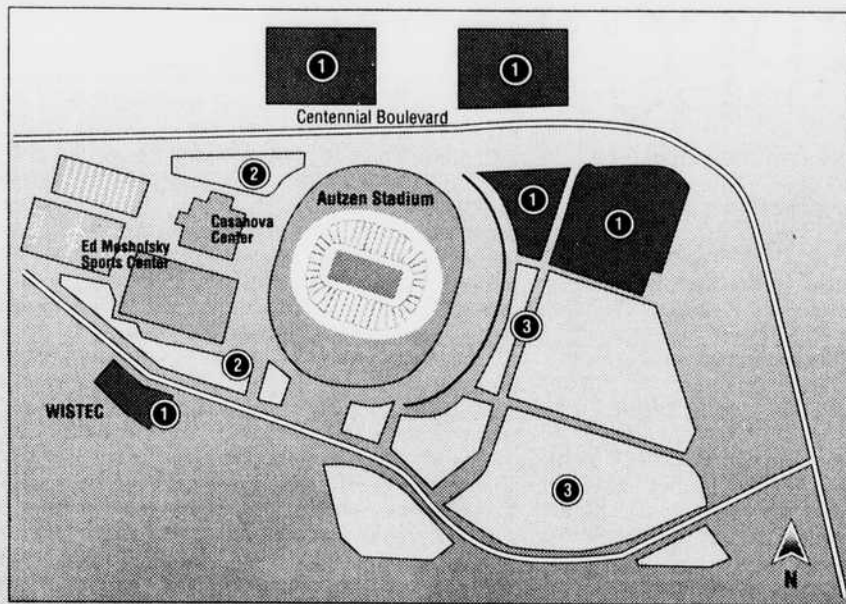

May the parking Gods be with you...

Driving to the game is not a good idea, as parking spaces are few and far between. The best bet is arriving early, taking an LTD Park and Ride shuttle from one of the many locations, riding a bike or walking.

- ① Public Parking
- ② No Parking
- ③ Donor/Media Parking

CARA STRAZZO/Emerald

Traffic: Football fans can use LTD buses

Continued from Page 1A

Masonic Center Lodge parking lots.

The only spots available for recreational vehicles (RVs) are at both lodge parking lots for a \$10 fee.

Robert F. Jones, M.D.
Kraig W. Jacobson, M.D.

NO REFERRAL NECESSARY

You are invited to
**The Great
SPORT
SALE**
Oct. 3-5

Lane County Fairgrounds

Friday 3-8 pm
Saturday 10 am-8 pm
Sunday Noon-5 pm

Don't miss
this fantastic
selection of
sporting
equipment
from: