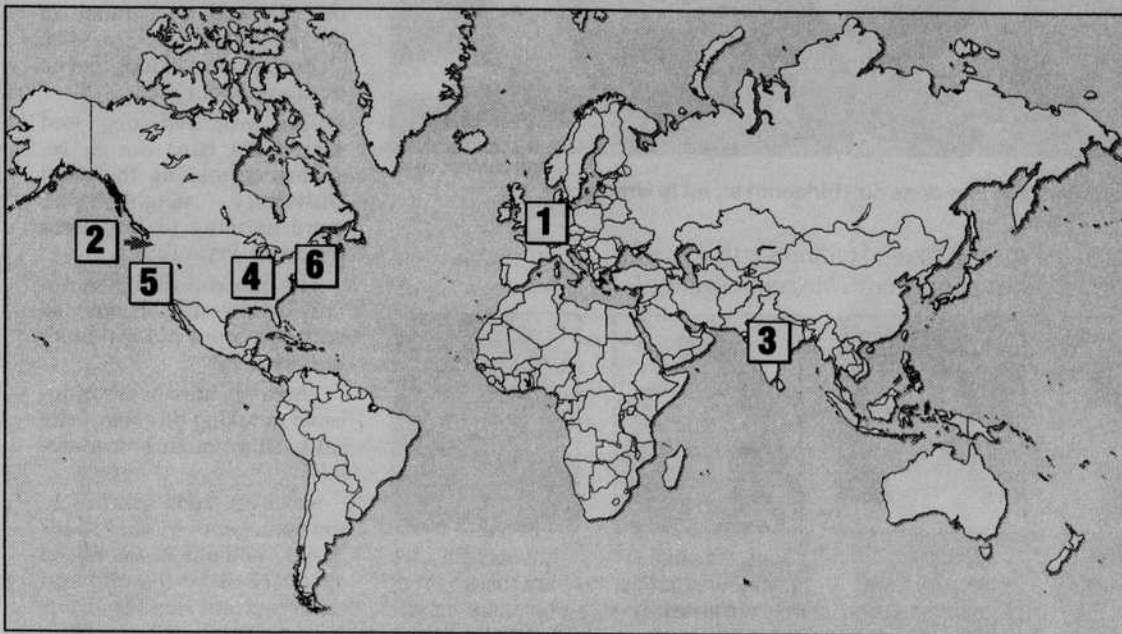

## Plane crash in Netherlands kills 26

**1** EINDHOVEN, Netherlands — A cargo plane carrying members of a Dutch military band crashed Monday at Eindhoven air force base, killing at least 26 people.

At least 11 others were injured and four missing after the U.S.-built Hercules C-130 crashed and burned on the side of the runway.

## Argument turns into police standoff

**2** SWEET HOME — A man armed with an assault rifle held police at bay outside his rural Linn County house Monday morning.

Investigators said the gunman had argued with his wife earlier Sunday and allegedly threatened her. She had left the house before police arrived.

## Stampedes trap worshipers in India

**3** NEW DELHI, India — Worshipers who gathered to pray for protection on an astrologically unlucky day were trapped in stampedes Monday at two Hindu shrines. A total of 58 people died, some crushed and others impaled on a bamboo barricade.

At least 100 others were injured, hospital workers said.