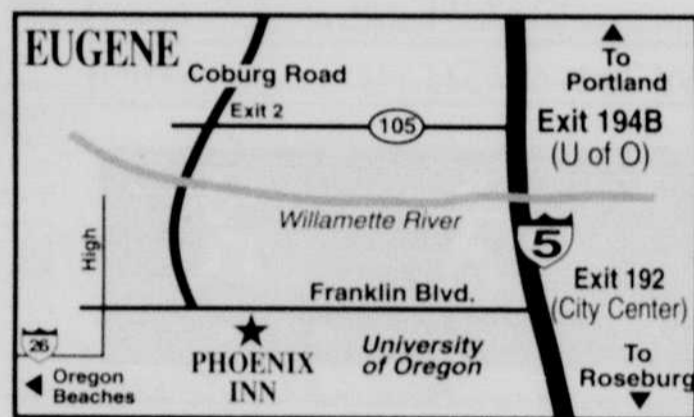

MINI SUITES HOTEL

Celebrating our first year in Eugene!

- ▼ Microwaves, refrigerators & coffee makers in every room
- ▼ FREE Continental breakfast buffet
- ▼ Indoor pool, jacuzzi and fitness center
- ▼ Jacuzzi suites
- ▼ Romance packages
- ▼ Meeting facilities
- ▼ Non-smoking rooms available
- ▼ Walking distance from the University of Oregon Campus
- ▼ Near Autzen Stadium, The Hult Center and the Convention Center
- ▼ Special U of O Student/Family rates

I-5 Southbound - Take Exit 194B
 I-5 Northbound - Take Exit 192
 Follow the University of Oregon signs

PHOENIX INN EUGENE

850 Franklin Blvd.
 Eugene, Oregon 97401

1-800-344-0131

541-344-0001

**Family & Friends
 visiting for the
 holidays?
 MAKE YOUR
 RESERVATIONS
 NOW!**