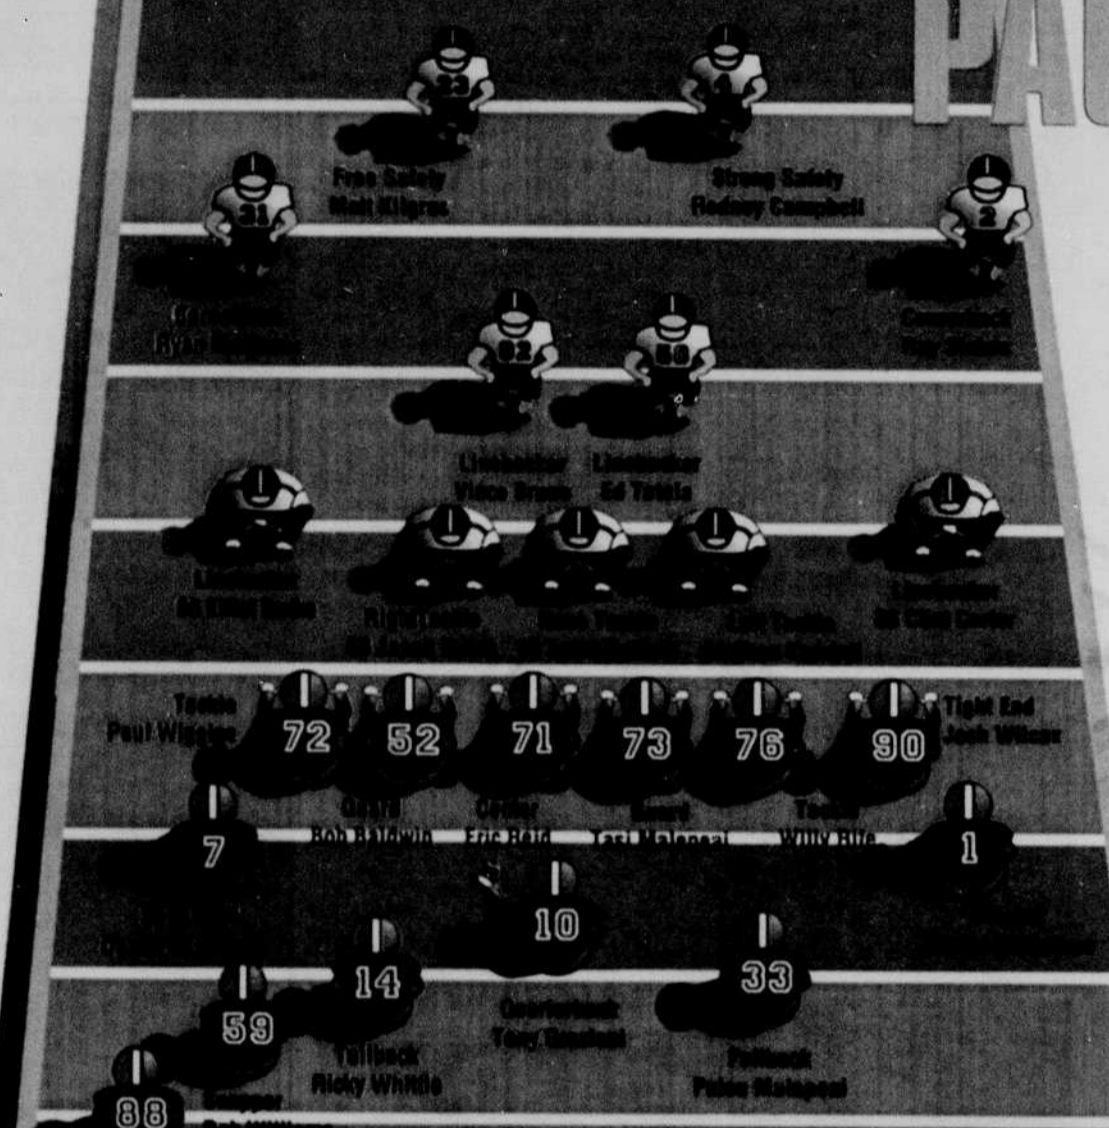

FOREST VILLAGE
APARTMENTS

TAME THE TIGERS!

GO DUCKS!

reminding you that after a noisy game you can always come home to a quiet apartment.

2 Bedroom, 1 1/2 Bath

On Spencer's Butte, Corner of Donald & Fox Hollow, S.E. Eugene • 687-1318

Coupon Special

Monday and Tuesday (5-8 pm)

Evening Buffet

ONLY $5.99

Valid only at 730 E. Broadway location. Not valid with any other offer. Expires December 2, 1995.

We've Cut Our Prices
Domino's Pizza All New Everyday Low Prices!

NOW GREAT PIZZA
ONE MEDIUM CHEESE PIZZA $5.99 EACH

AT A GREAT PRICE
ONE LARGE CHEESE PIZZA $7.99 EACH

ADDITIONAL TOPPINGS...
59¢ Per Topping Per Pizza

GARDEN SALAD
Small 99¢ Large 1.49

TWISTY BREAD
99¢

ADDITIONAL TOPPINGS...
79¢ Per Topping Per Pizza

2 LITERS OF COKE
1.49 Plus Taxes

6 PACK OF COKE
2.49 Plus Taxes

New Campus Location
1856 E. 13th
343-3030

FOOTBALL

OREGON VS PACIFIC

PACIFIC ON DEFENSE

OREGON

OREGON ON OFFENSE

PACIFIC ON OFFENSE

DUCKS